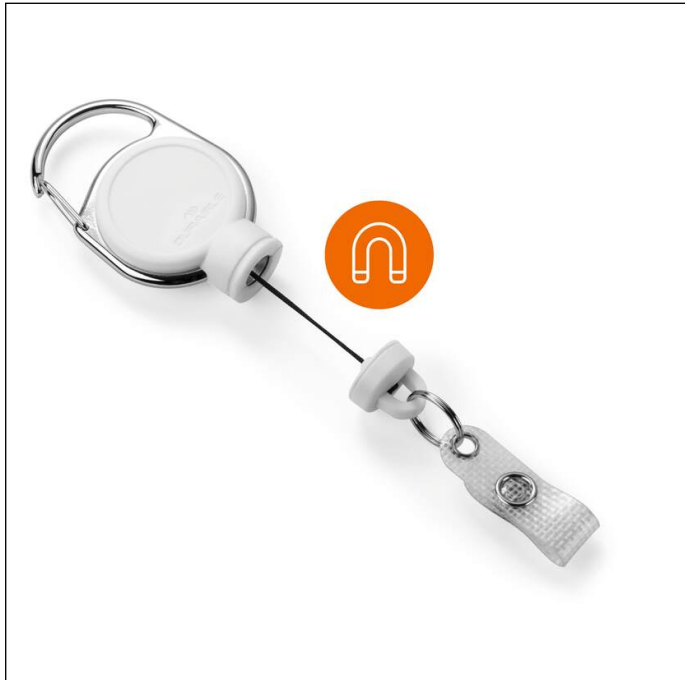

# Retractable reel EXTRA STRONG with snap button strap + keyring

Article number	832902	Sales unit quantity	1 piece
Colour	white	Sales unit EAN	4005546997476
Packaging unit	piece	Packing weight (gross)	35 G
Base EAN	4005546997476	Country of origin	CN

## Product description

- Extra-strong badge reel for heavy card holders and keys
- Magnet keeps badge reel neatly rolled up to a max. weight of 300Å g\*
- With metal clip fastening mechanism
- With small keyring and snap button strap
- Tear-resistant badge reel cord, length: 60 cm

## Product features

Brand	DURABLE
Attachment type	Press stud loop
Outer badge reel width (cm)	35
Outer badge reel height (cm)	65
Badge reel cord length (cm)	60
Badge reel supported weight (g)	300
Ø Keyring (cm)	12

# Retractable reel EXTRA STRONG with snap button strap + keyring

Nickel-free attachment	No
Can be custom printed	No