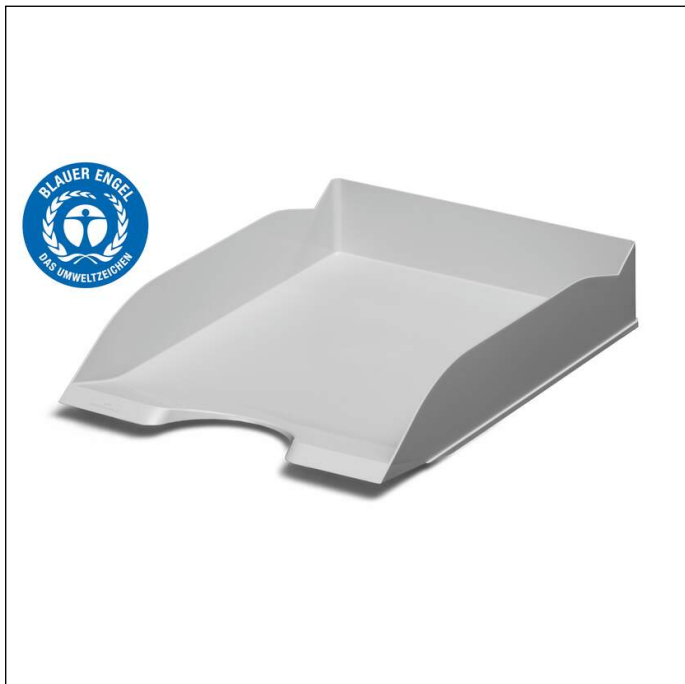

Letter tray ECO A4

Article number	775610	Sales unit quantity	6 piece
Colour	grey	Sales unit EAN	4005546729626
Packaging unit	piece	Packing weight (gross)	1516 G
Base EAN	4005546729619	Country of origin	DE

Awards

Product description

- Handy letter tray for written documents
- Uses recycled plastics in Blue Angel quality
- Stackable either vertically or offset
- With wide recess for easy access to papers
- Slanted front prevents documents from slipping out
- For formats A4 to C4

Product features

Outer width (mm)	253
Outer height (mm)	63

Letter tray ECO A4

Outer depth/length	337 mm
Filling quantity/Filling quantity for	500 Sheet
Format/Format for	A4-C4
Brand	DURABLE
Stackable	Yes
Recessed slot for easy access	Yes
Special colour	opaque
Front panel	bevelled
Labelling windowp	No
Blue Angel Certified	Yes
Country of Origin	Made in Germany