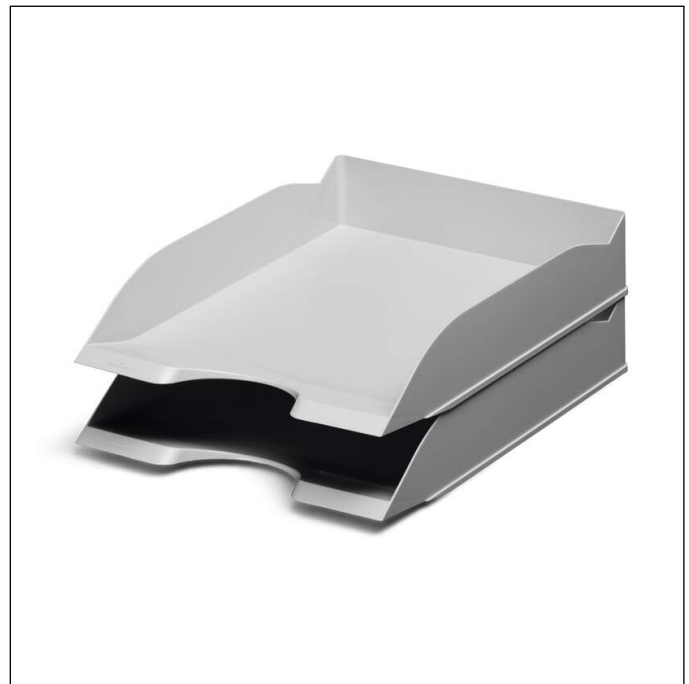

Letter tray ECO A4

Article number	775610	Sales unit quantity	6 piece
Colour	grey	Sales unit EAN	4005546729626
Packaging unit	piece	Packing weight (gross)	1516 G
Base EAN	4005546729619	Country of origin	DE

Awards

Product description

- Handy letter tray for written documents
- Uses recycled plastics in Blue Angel quality
- Stackable either vertically or offset
- With wide recess for easy access to papers
- Slanted front prevents documents from slipping out
- For formats A4 to C4

Product features

Outer width (mm)	253
Outer height (mm)	63

Letter tray ECO A4

Outer depth/length	337 mm
Filling quantity/Filling quantity for	500 Sheet
Format/Format for	A4-C4
Brand	DURABLE
Stackable	Yes
Recessed slot for easy access	Yes
Special colour	opaque
Front panel	bevelled
Labelling windowp	No
Blue Angel Certified	Yes
Country of Origin	Made in Germany