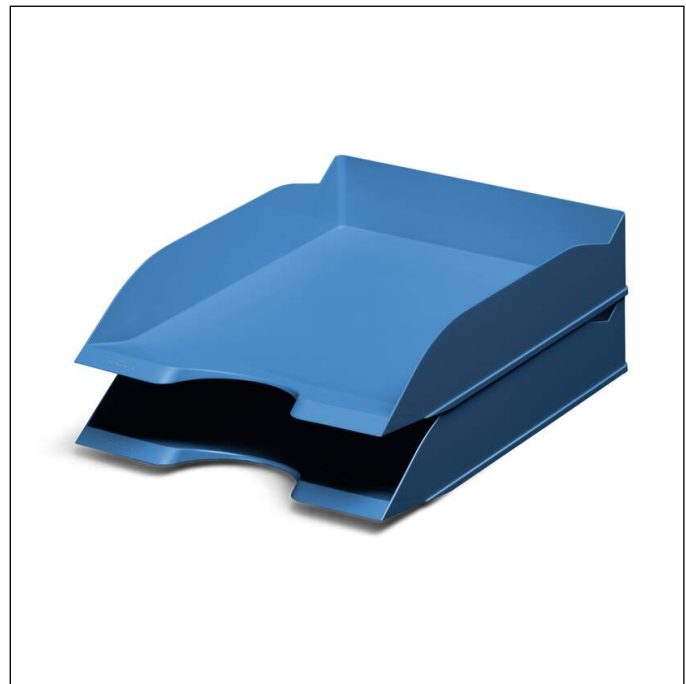

Letter tray ECO A4

Article number	775606	Sales unit quantity	6 piece
Colour	blue	Sales unit EAN	4005546729602
Packaging unit	piece	Packing weight (gross)	1516 G
Base EAN	4005546729596	Country of origin	DE

Awards

Product description

- Handy letter tray for written documents
- Uses recycled plastics in Blue Angel quality
- Stackable either vertically or offset
- With wide recess for easy access to papers
- Slanted front prevents documents from slipping out
- For formats A4 to C4

Product features

Outer width (mm)	253
Outer height (mm)	63

Letter tray ECO A4

Outer depth/length	337 mm
Filling quantity/Filling quantity for	500 Sheet
Format/Format for	A4-C4
Brand	DURABLE
Stackable	Yes
Recessed slot for easy access	Yes
Special colour	opaque
Front panel	bevelled
Labelling windowp	No
Blue Angel Certified	Yes
Country of Origin	Made in Germany