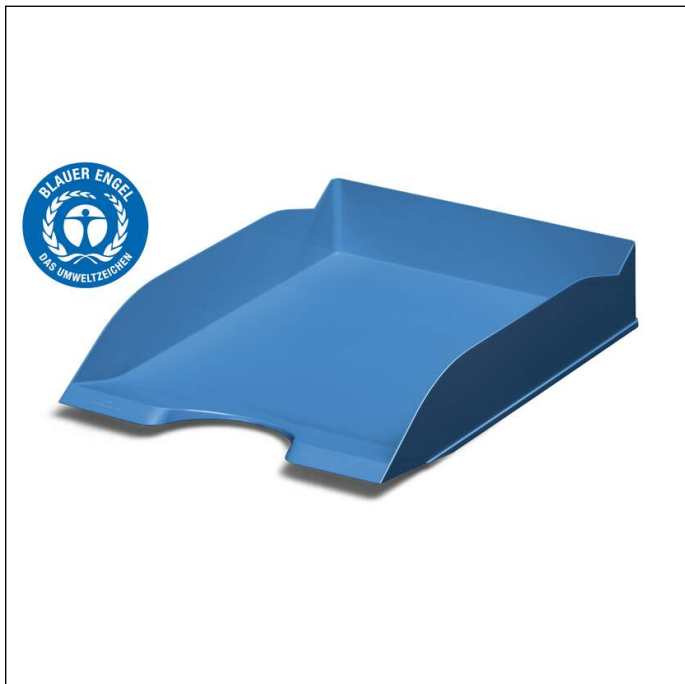

Letter tray ECO A4

Article number	775606	Sales unit quantity	6 piece
Colour	blue	Sales unit EAN	4005546729602
Packaging unit	piece	Packing weight (gross)	1516 G
Base EAN	4005546729596	Country of origin	DE

Awards

Product description

- Handy letter tray for written documents
- Uses recycled plastics in Blue Angel quality
- Stackable either vertically or offset
- With wide recess for easy access to papers
- Slanted front prevents documents from slipping out
- For formats A4 to C4

Product features

Outer width (mm)	253
Outer height (mm)	63

Letter tray ECO A4

Outer depth/length	337 mm
Filling quantity/Filling quantity for	500 Sheet
Format/Format for	A4-C4
Brand	DURABLE
Stackable	Yes
Recessed slot for easy access	Yes
Special colour	opaque
Front panel	bevelled
Labelling windowp	No
Blue Angel Certified	Yes
Country of Origin	Made in Germany