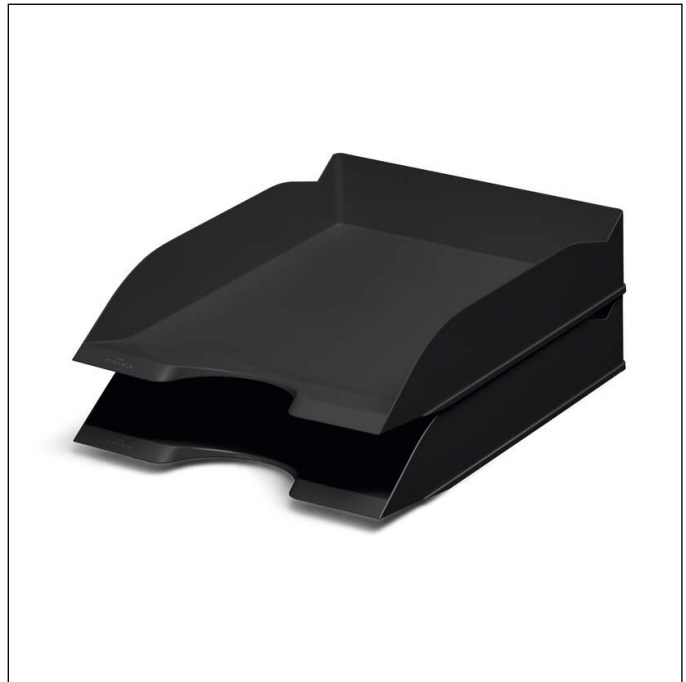

Letter tray ECO A4

Article number	775601	Sales unit quantity	6 piece
Colour	black	VE EAN	4005546729589
Packaging unit	1 piece	Packing weight (gross)	1518.4 G
Base EAN	4005546729572	Country of origin	DE

Awards

Product description

- Practical letter tray for written documents
- Uses recycled plastics in Blue Angel quality
- Stackable either vertically or offset
- With wide tray to extract papers more easily
- Slanted front prevents documents from slipping out
- For formats A4 to C4
- Dimensions: 253 x 63 x 337 mm (W x H x D)

Product features

Outer width (mm)	253
Outer height (mm)	63

Letter tray ECO A4

Outer depth/length	337 mm
Filling quantity/Filling quantity for	500 Sheet
Format/Format for	A4-C4
Brand	DURABLE
Stackable	Yes
Recessed slot for easy access	Yes
Special colour	opaque
Front panel	bevelled
Labelling windowp	No
Blue Angel Certified	Yes
Country of Origin	Made in Germany