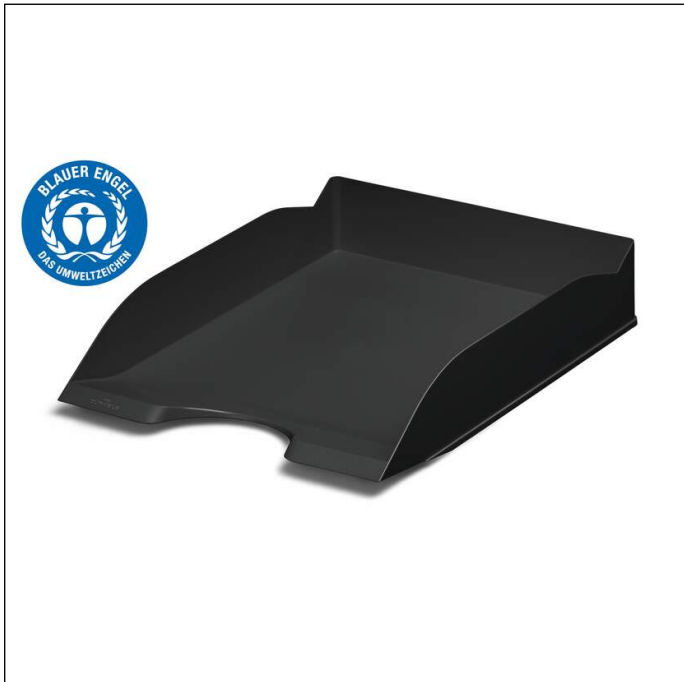

Letter tray ECO A4

Article number	775601	Sales unit quantity	6 piece
Colour	black	VE EAN	4005546729589
Packaging unit	1 piece	Packing weight (gross)	1518.4 G
Base EAN	4005546729572	Country of origin	DE

Awards

Product description

- Practical letter tray for written documents
- Uses recycled plastics in Blue Angel quality
- Stackable either vertically or offset
- With wide tray to extract papers more easily
- Slanted front prevents documents from slipping out
- For formats A4 to C4
- Dimensions: 253 x 63 x 337 mm (W x H x D)

Product features

Outer width (mm)	253
Outer height (mm)	63

Letter tray ECO A4

Outer depth/length	337 mm
Filling quantity/Filling quantity for	500 Sheet
Format/Format for	A4-C4
Brand	DURABLE
Stackable	Yes
Recessed slot for easy access	Yes
Special colour	opaque
Front panel	bevelled
Labelling windowp	No
Blue Angel Certified	Yes
Country of Origin	Made in Germany