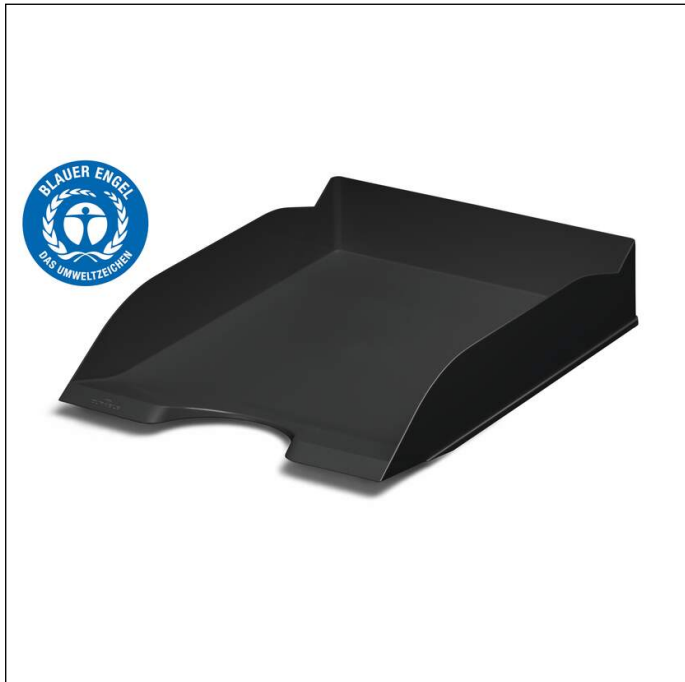

Letter tray ECO A4

Article number	775601	Sales unit quantity	6 piece
Colour	black	Sales unit EAN	4005546729589
Packaging unit	piece	Packing weight (gross)	1518.4 G
Base EAN	4005546729572	Country of origin	DE

Awards

Product description

- Handy letter tray for written documents
- Uses recycled plastics in Blue Angel quality
- Stackable either vertically or offset
- With wide recess for easy access to papers
- Slanted front prevents documents from slipping out
- For formats A4 to C4

Product features

Outer width (mm)	253
Outer height (mm)	63

Letter tray ECO A4

Outer depth/length	337 mm
Filling quantity/Filling quantity for	500 Sheet
Format/Format for	A4-C4
Brand	DURABLE
Stackable	Yes
Recessed slot for easy access	Yes
Special colour	opaque
Front panel	bevelled
Labelling windowp	No
Blue Angel Certified	Yes
Country of Origin	Made in Germany