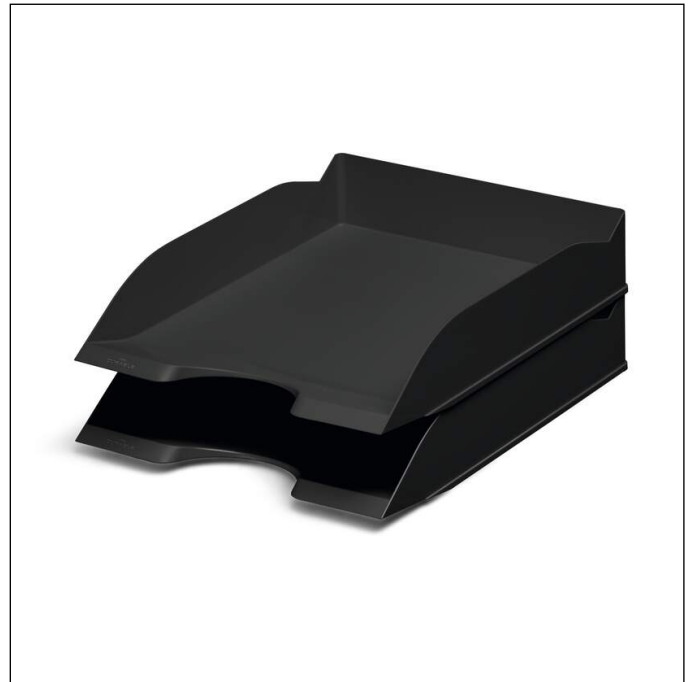

Letter tray ECO A4

Article number	775601	Sales unit quantity	6 piece
Colour	black	Sales unit EAN	4005546729589
Packaging unit	piece	Packing weight (gross)	1518.4 G
Base EAN	4005546729572	Country of origin	DE

Awards

Product description

- Handy letter tray for written documents
- Uses recycled plastics in Blue Angel quality
- Stackable either vertically or offset
- With wide recess for easy access to papers
- Slanted front prevents documents from slipping out
- For formats A4 to C4

Product features

Outer width (mm)	253
Outer height (mm)	63

Letter tray ECO A4

Outer depth/length	337 mm
Filling quantity/Filling quantity for	500 Sheet
Format/Format for	A4-C4
Brand	DURABLE
Stackable	Yes
Recessed slot for easy access	Yes
Special colour	opaque
Front panel	bevelled
Labelling windowp	No
Blue Angel Certified	Yes
Country of Origin	Made in Germany