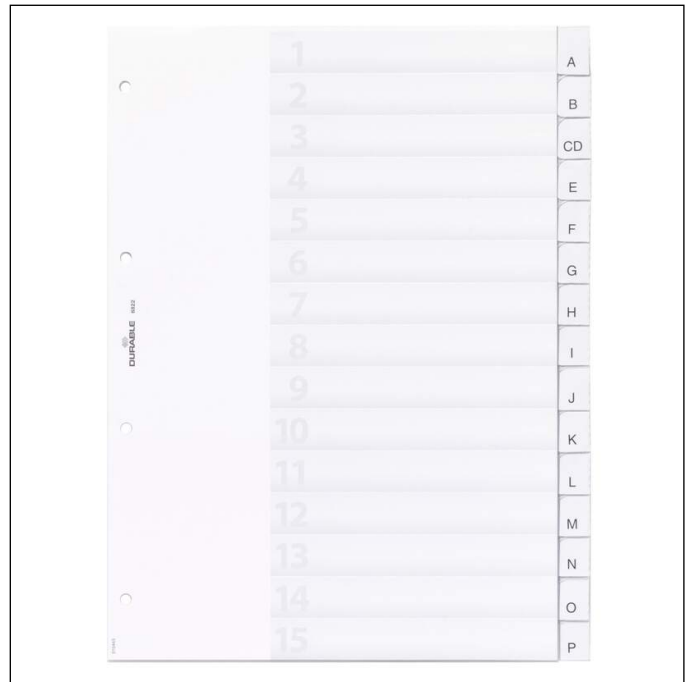

Index A4 15 part. sealed with cover sheet punched 80x80x80 mm

Article number	682219	Sales unit quantity	1 piece
Colour	transparent	VE EAN	4005546630120
Packaging unit	1 piece	Packing weight (gross)	197 G
Base EAN	4005546630120	Country of origin	DE

Product description

Index with sealed tabs and insert labels.

Format: A4 portrait full size
 Height x Width (mm): 297 x 210/225
 No. of divisions: 15
 Punching (mm): 80x80x80
 Can be professionally printed with DURAPRINT®.

Product features

Outer width (mm)	225
Outer height (mm)	298
Format/Format for	A4
Orientation Format	portrait
Brand	DURABLE
Inner height (mm)	298

Index A4 15 part. sealed with cover sheet punched 80x80x80 mm

Inner width (mm)	210
Register type	Register
Register division (number of sheets)	15 pcs.
Tabs inscription	blank
Tab type	welded
Labelling window with inserts that can be changed	yes
Pre-printed tab labels	A-Z, 0-25, unprinted, colour gradient
Printed cover sheet	1 - 15
Register Hole spacing	80 x 80 x 80 mm
Coverage area	full coverage
Material thickness	13 my
Country of Origin	Made in Germany
Label type	DURAPRINT