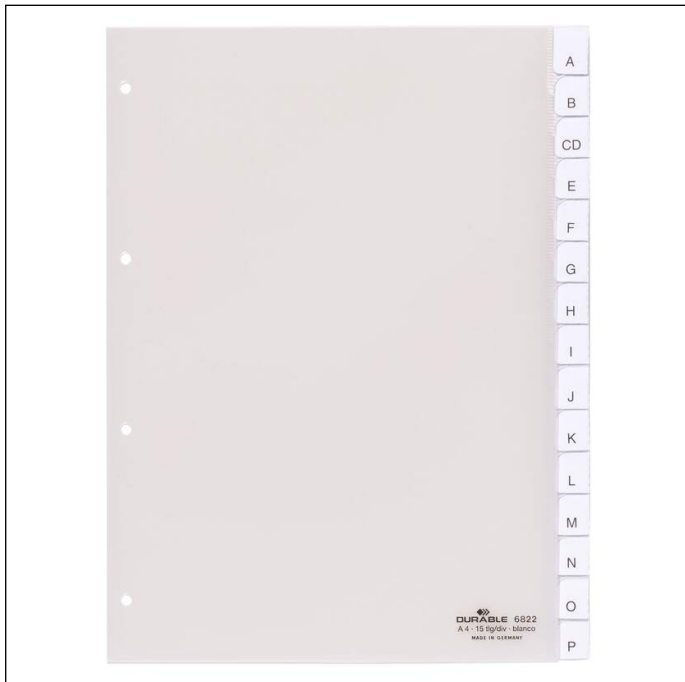

Index A4 15 part. sealed with cover sheet punched 80x80x80 mm

Article number	682219	Sales unit quantity	1 piece
Colour	transparent	VE EAN	4005546630120
Packaging unit	1 piece	Packing weight (gross)	197 G
Base EAN	4005546630120	Country of origin	DE

Product description

Index with sealed tabs and insert labels.

Format: A4 portrait full size
 Height x Width (mm): 297 x 210/225
 No. of divisions: 15
 Punching (mm): 80x80x80
 Can be professionally printed with DURAPRINT®.

Product features

Outer width (mm)	225
Outer height (mm)	298
Format/Format for	A4
Orientation Format	portrait
Brand	DURABLE
Inner height (mm)	298

Index A4 15 part. sealed with cover sheet punched 80x80x80 mm

Inner width (mm)	210
Register type	Register
Register division (number of sheets)	15 pcs.
Tabs inscription	blank
Tab type	welded
Labelling window with inserts that can be changed	yes
Pre-printed tab labels	A-Z, 0-25, unprinted, colour gradient
Printed cover sheet	1 - 15
Register Hole spacing	80 x 80 x 80 mm
Coverage area	full coverage
Material thickness	13 my
Country of Origin	Made in Germany
Label type	DURAPRINT