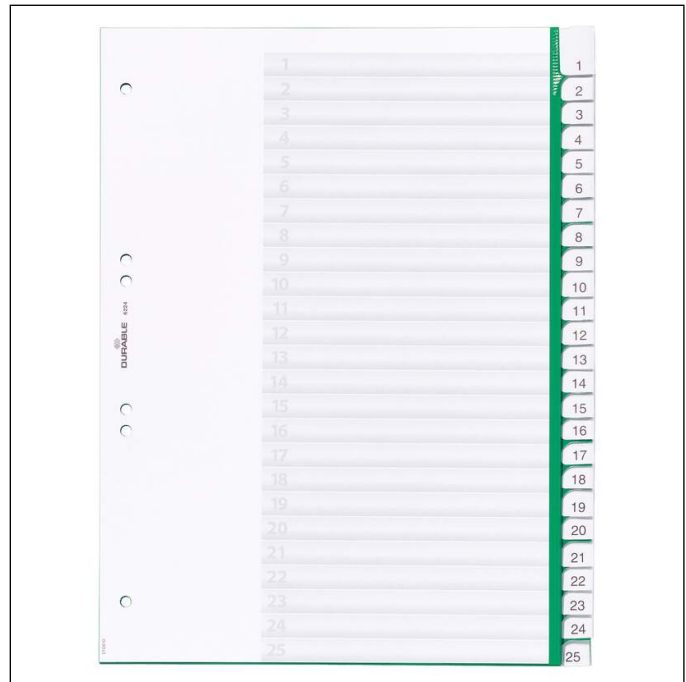

Index A4 25 part. sealed with cover sheet PP punched 60/80x80x80 mm

Article number	622405	Sales unit quantity	1 piece
Colour	green	Sales unit EAN	4005546620220
Packaging unit	1 piece	Packing weight (gross)	324.65 G
Base EAN	4005546620220	Country of origin	DE

Awards

Product description

- Index divider with reinforced tabs and removable insert sheets
- With printed insert sheets and additional blank insert sheets
- Cover sheet and blank insert sheets for professional labelling with DURAPRINT®
- Division/sheet: 1-25, A-Z
- Punching: 60 / 80 mm + 80 x 80 x 80 mm
- For format: Full-size cover for A4 portrait format
- Dimensions: 297 x 215/230 mm

Index A4 25 part. sealed with cover sheet PP punched 60/80x80x80 mm

Product features

Outer width (mm)	230
Outer height (mm)	298
Format/Format for	A4
Orientation Format	portrait
Brand	DURABLE
Inner height (mm)	298
Inner width (mm)	215
Register type	Register
Register division (number of sheets)	25 pcs.
Tabs inscription	blank
Tab type	welded
Labelling window with inserts that can be changed	yes
Pre-printed tab labels	A-Z, 0-25, unprinted, colour gradient
Printed cover sheet	1 - 25
Register Hole spacing	60 / 80 + 80 x 80 x 80 mm
Coverage area	full coverage
Material thickness	13 my
Country of Origin	Made in Germany
Label type	DURAPRINT