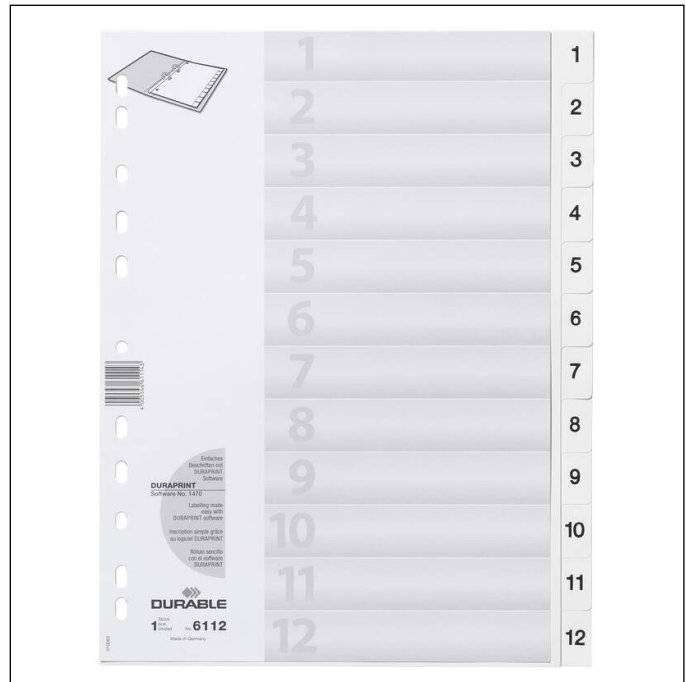

# Index A4 12 part. 1-12 printed tabs with cover sheet PP

|                |               |                        |               |
|----------------|---------------|------------------------|---------------|
| Article number | 611202        | Sales unit quantity    | 1 piece       |
| Colour         | white         | Sales unit EAN         | 4005546611143 |
| Packaging unit | piece         | Packing weight (gross) | 106.76 G      |
| Base EAN       | 4005546611143 | Country of origin      | DE            |

## Product description

- Index with printed tabs for numerical sorting
- Tab imprint: 1-12
- Division/sheet: 12
- universal punching
- Made from PP
- PC-printable cover sheet for professional labelling with DURAPRINT®
- For format: Full-size cover for A4 portrait format
- Dimensions: 297 x 215/230 mm