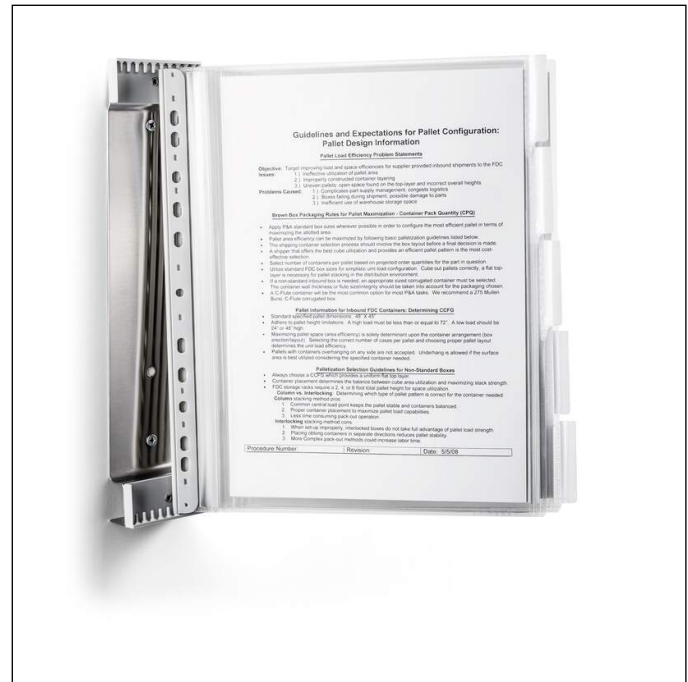

Display panel system FUNCTION SAFE STAINLESS WALL 10

Article number	584300	Sales unit quantity	1 Set
Colour	assorted colours	VE EAN	4005546507774
Packaging unit	1 set	Packing weight (gross)	1195 G
Base EAN	4005546507774	Country of origin	PL

Product description

Wall bracket made of stainless steel with 10 panels FUNCTION SAFE A4 with welded tabs and zip-closure. Protecting information against humidity. Ideal for applications in canteens, kitchen etc. No problems with rust because of stainless steel. Size: 340 x 285 x 50 mm

Product features

Outer width (mm)	340
Outer height (mm)	285
Outer depth/length	50 mm
Filling quantity/Filling quantity for	10 Display panel(s)
Format/Format for	A4
Orientation Format	portrait
Brand	DURABLE
Inner display panel width (mm)	210

Display panel system FUNCTION SAFE STAINLESS WALL 10

Inner display panel height (mm)	297
Set includes display panels	Yes
Rotate/Swivel amounts	no
Adjustable reading angle	no
Extendable	No
Opening for documents	top
Antibacterial	No
Base/mount type	Wall mount