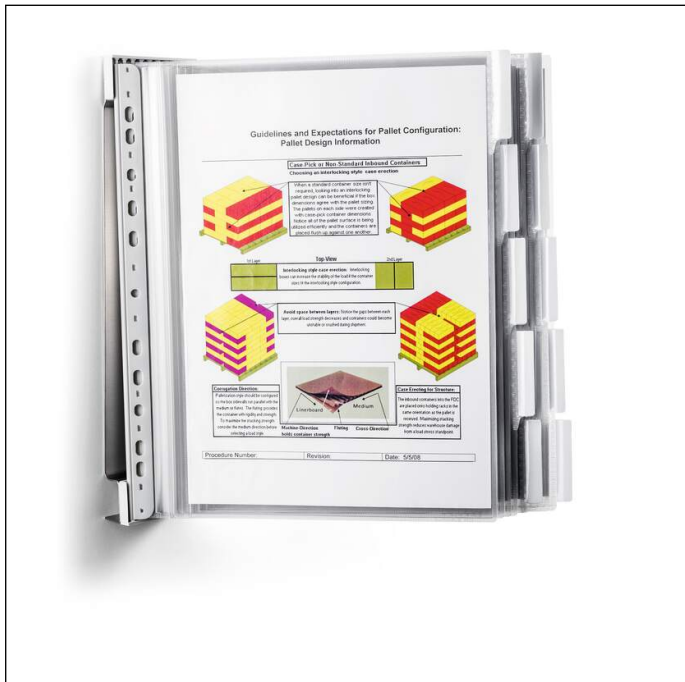

Display panel system FUNCTION SAFE STAINLESS WALL 10

Article number	584300	Sales unit quantity	1 Set
Colour	assorted colours	VE EAN	4005546507774
Packaging unit	1 set	Packing weight (gross)	1195 G
Base EAN	4005546507774	Country of origin	PL

Product description

Wall bracket made of stainless steel with 10 panels FUNCTION SAFE A4 with welded tabs and zip-closure. Protecting information against humidity. Ideal for applications in canteens, kitchen etc. No problems with rust because of stainless steel. Size: 340 x 285 x 50 mm

Product features

Outer width (mm)	340
Outer height (mm)	285
Outer depth/length	50 mm
Filling quantity/Filling quantity for	10 Display panel(s)
Format/Format for	A4
Orientation Format	portrait
Brand	DURABLE
Inner display panel width (mm)	210

Display panel system FUNCTION SAFE STAINLESS WALL 10

Inner display panel height (mm)	297
Set includes display panels	Yes
Rotate/Swivel amounts	no
Adjustable reading angle	no
Extendable	No
Opening for documents	top
Antibacterial	No
Base/mount type	Wall mount