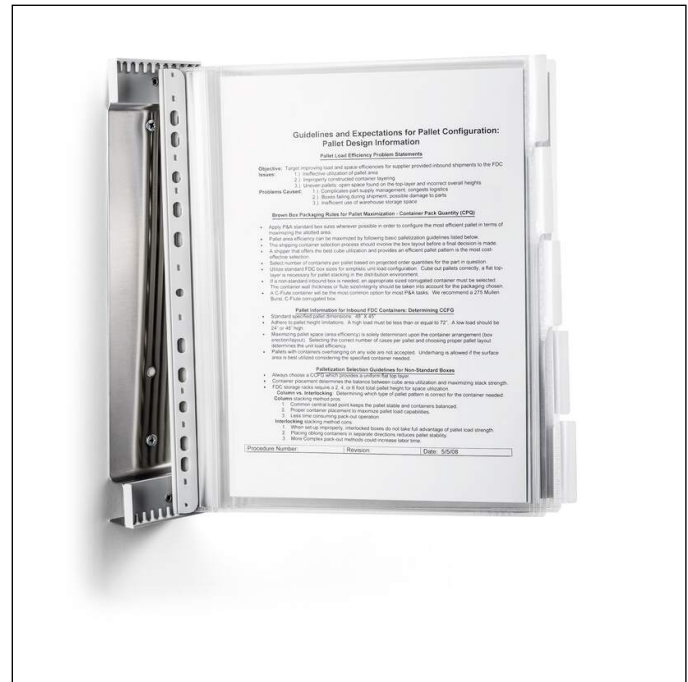

Display panel system FUNCTION SAFE STAINLESS WALL 10

Article number	584300	Sales unit quantity	1 Set
Colour	assorted colours	Sales unit EAN	4005546507774
Packaging unit	1 set	Packing weight (gross)	1195 G
Base EAN	4005546507774	Country of origin	PL

Product description

Wall bracket made of stainless steel with 10 panels FUNCTION SAFE A4 with welded tabs. A zip closure on the pockets protects information against humidity. Ideal for applications in canteens, kitchen etc. No problems with rust because of stainless steel. Size: 340 x 285 x 50 mm

Product features

Outer width (mm)	340
Outer height (mm)	285
Outer depth/length	50 mm
Filling quantity/Filling quantity for	10 Display panel(s)
Format/Format for	A4
Orientation Format	portrait
Brand	DURABLE
Inner display panel width (mm)	210

Display panel system FUNCTION SAFE STAINLESS WALL 10

Inner display panel height (mm)	297
Set includes display panels	Yes
Rotate/Swivel amounts	no
Adjustable reading angle	no
Extendable	No
Opening for documents	top
Antibacterial	No
Base/mount type	Wall mount