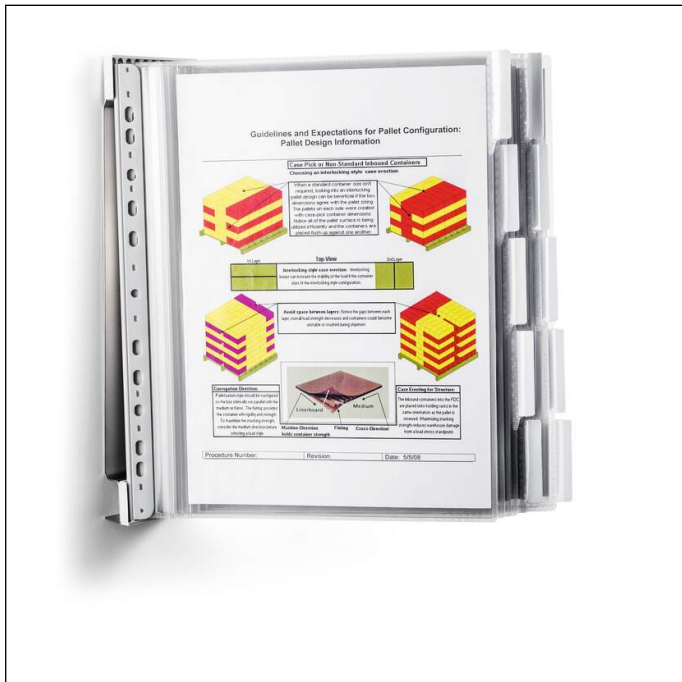

Display panel system FUNCTION SAFE STAINLESS WALL 10

Article number	584300	Sales unit quantity	1 Set
Colour	assorted colours	Sales unit EAN	4005546507774
Packaging unit	1 set	Packing weight (gross)	1195 G
Base EAN	4005546507774	Country of origin	PL

Product description

Wall bracket made of stainless steel with 10 panels FUNCTION SAFE A4 with welded tabs. A zip closure on the pockets protects information against humidity. Ideal for applications in canteens, kitchen etc. No problems with rust because of stainless steel. Size: 340 x 285 x 50 mm

Product features

Outer width (mm)	340
Outer height (mm)	285
Outer depth/length	50 mm
Filling quantity/Filling quantity for	10 Display panel(s)
Format/Format for	A4
Orientation Format	portrait
Brand	DURABLE
Inner display panel width (mm)	210

Display panel system FUNCTION SAFE STAINLESS WALL 10

Inner display panel height (mm)	297
Set includes display panels	Yes
Rotate/Swivel amounts	no
Adjustable reading angle	no
Extendable	No
Opening for documents	top
Antibacterial	No
Base/mount type	Wall mount