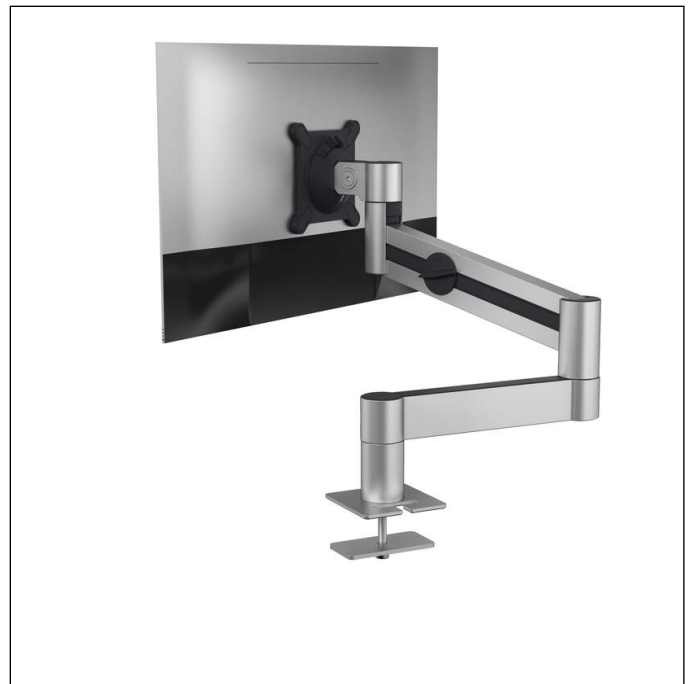

Monitor mount PRO with arm for 1 screen, through-desk

Article number	508423	Sales unit quantity	1 piece
Colour	silver	Sales unit EAN	4005546998398
Packaging unit	piece	Packing weight (gross)	2864 G
Base EAN	4005546998398	Country of origin	DE

Awards

Product description

- Swivelling monitor mount with bolt-through fixing for 1 screen
- Height, tilt and position of the monitor can be adjusted easily and individually to facilitate ergonomic working
- Can be rotated 360° for working in portrait or landscape mode
- Integrated safety system protects from injury from moving components
- Tidy cable management thanks to three individually attachable cable clips (included)
- Easy assembly, tools included
- Universal VESA mount (75 x 75 mm or 100 x 100 mm)
- For standard or curved monitors from 21" to 27" (53.34 cm to 68.58 cm) weighing 3 to 8 kg
- Bolt-through fixing for desk thicknesses between 14 and 44 mm and diameters between 60 and 80 mm
- 10-year warranty
- Made in Germany

Monitor mount PRO with arm for 1 screen, through-desk

- High-quality materials for a long lifespan: Aluminium and premium plastic
- Environmentally friendly in accordance with ISO 14021

Product features

Outer width (mm)	345
Outer height (mm)	470
Outer depth/length	120 mm
Filling quantity/Filling quantity for	1 Monitor(s)
Brand	DURABLE
Display Size Monitor	53.3 cm (21") - 86.4 cm (34")
Suitable for curved monitors	Yes
Display rotatable (°)	360
Adjustable display which can be locked in place	No
Monitor swivel range	360° horizontal
Monitor Infinitely variable inclination	+85°/-25°
Height adjustment from to	140 - 330 mm
Movement capability	rotates, tilts, pivots, adjustable height
Table thickness/pin diameter	14 - 44 mm / Ø 60 - 80 mm
Cabel Management	Yes
Max. load capacity	3 - 8 kg
VESA standard	75x75mm-100x100mm
Assembly	easy to construct
Warranty	10 years
Country of Origin	Made in Germany