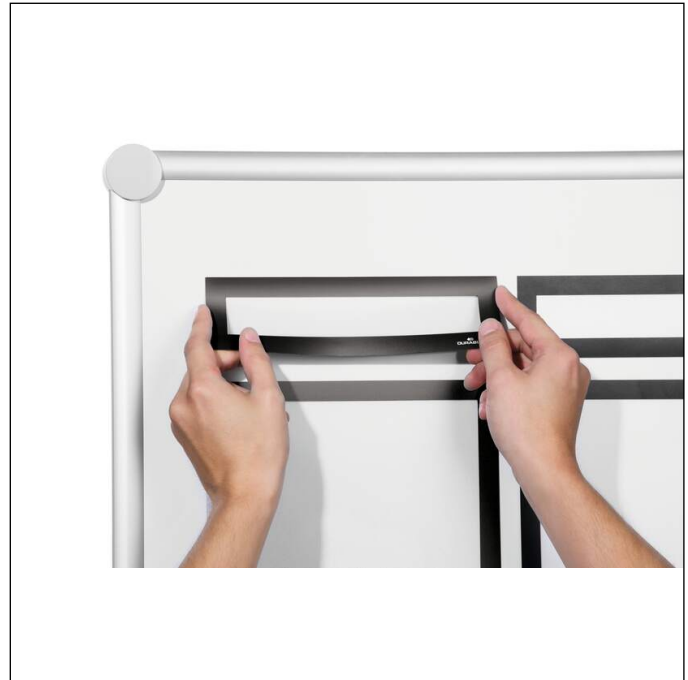

Infotable DURAFRAME® MAGNETIC TOP for A4

Article number	498601	Sales unit quantity	1 Bag
Colour	black	Sales unit EAN	4005546407197
Packaging unit	5 pieces / bag	Packing weight (gross)	86.4 G
Base EAN	4005546407197	Country of origin	PL

Awards

Product description

The professional way to display.
The magnetic infotable DURAFRAME® MAGNETIC TOP for headings is ideal for structuring information on whiteboards.

- Present information in a premium and professional way
- Quick and easy exchange of documents by simply lifting the magnetic frame away from the surface
- Easy to attach to metal surfaces such as LEAN boards or cubes and staff whiteboards
- Areas of application: for headlines and for structuring of information on info boards
- External dimensions: 236 x 66 mm
- Labelling sheet: 210 x 40 mm
- Suitable for A4 portrait or A5 landscape formats
- Template downloads are available from DURAPRINT®