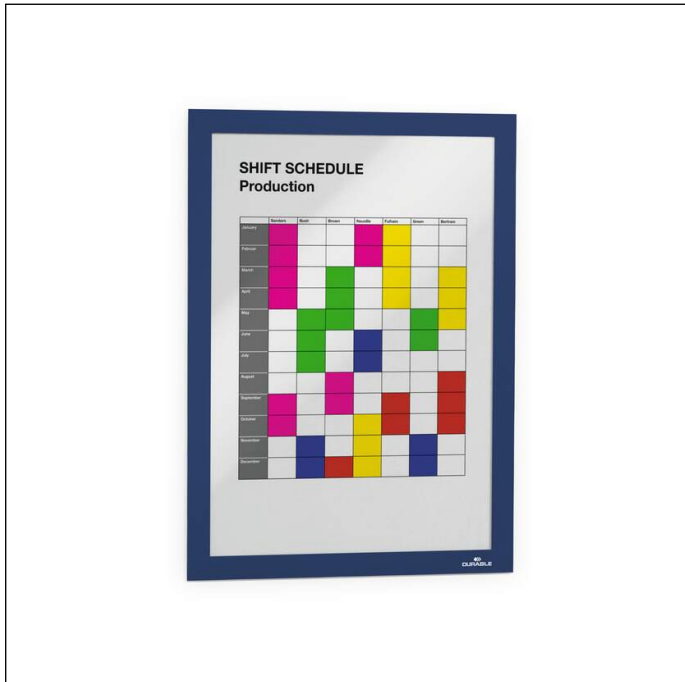

Infoframe DURAFRAME® A4

Article number	487207	Sales unit quantity	1 Bag
Colour	dark blue	VE EAN	4005546405209
Packaging unit	2 pieces / bag	Packing weight (gross)	158 G
Base EAN	4005546405209	Country of origin	PL

Product description

The professional way to display.

The self-adhesive infoframe DURAFRAME® is the ideal solution for displaying information on solid and smooth surfaces.

- Presenting information in a high quality and professional way
- Quick insertion and exchange of documents via a fold-back magnetic frame
- Easy to attach to solid and smooth surfaces; can be removed from glass
- Areas of application: for display and presentation of documents in A4 format, e.g. room identification, signage and promotional offers
- When applied to glass, information can be read from both sides.
- Frame looks identical from both sides
- For use in portrait and landscape formats
- External dimensions: 236 x 323 mm

Product features

Outer width (mm)	236
Outer height (mm)	323
Filling quantity/Filling quantity for	2 Sheet (80g / sqm)
Format/Format for	A4
Orientation Format	portrait / landscape
Brand	DURABLE

Infotrame DURAFRAME® A4

External frame width (mm)	205
External frame height (mm)	290
Frame width (mm)	17
Attachment type	self-adhesive
Surface product can be used on	smooth surfaces
Can be removed	on glass
Frame can be opened	Yes
Read from both front and back	Yes
Frame looks identical on both sides	Yes
Anti-glare/minimises reflections	Yes
Write directly on the document inside	No
Reusable	No
Application area	protected outdoor area
Label type	Download