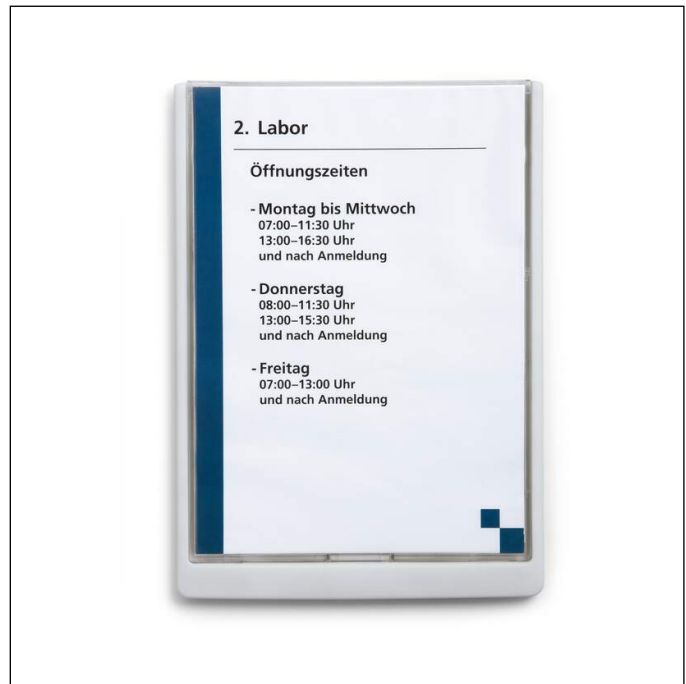

# Doorplate CLICK SIGN A4 portrait

Article number	486702	Sales unit quantity	1 piece
Colour	white	Sales unit EAN	4005546405506
Packaging unit	1 piece	Packing weight (gross)	591 G
Base EAN	4005546405506	Country of origin	DE

## Product description

- CLICK SIGN doorplate range made from plastic in 5 formats
- Choice of 4 different colours to distinguish between different departments or floors
- Cardboard inserts are easy to change; simply pull out the transparent panel fully
- Suitable for large-scale applications, e.g., in training centres, hospitals, gastronomy, etc.
- With assembly set, drilling template and instructions for screwing or sticking on
- Matching PC-printable cardboard inserts sold separately
- For A4 format insert sheets (210 x 297 mm)