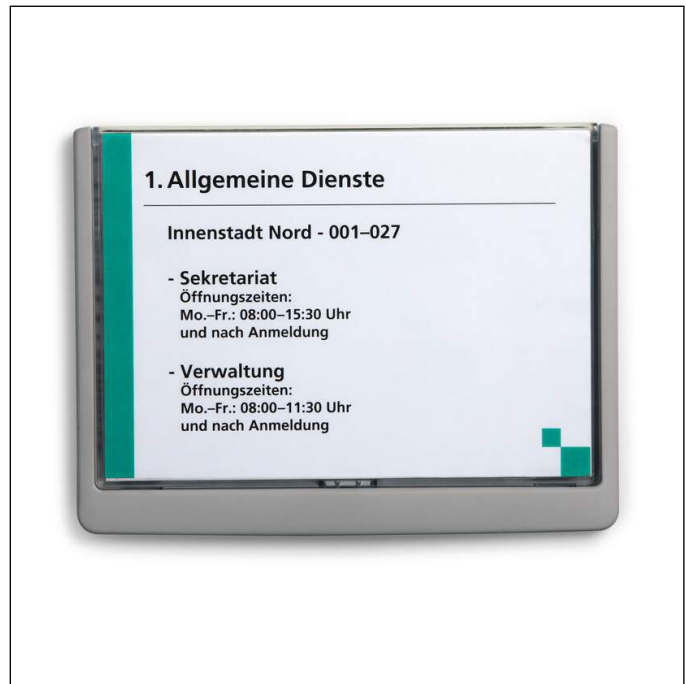

Doorplate CLICK SIGN A5 landscape

Article number	486637	Sales unit quantity	1 piece
Colour	graphite	Sales unit EAN	4005546405483
Packaging unit	1 piece	Packing weight (gross)	302.3 G
Base EAN	4005546405483	Country of origin	DE

Awards

Product description

- CLICK SIGN doorplate range made from plastic in 5 formats
- Choice of 4 different colours to distinguish between different departments or floors
- Cardboard inserts are easy to change; simply pull out the transparent panel fully
- Suitable for large-scale applications, e.g., in training centres, hospitals, gastronomy, etc.
- With assembly set, drilling template and instructions for screwing or sticking on
- Matching PC-printable cardboard inserts sold separately
- For A5 format insert sheets (210 x 148 mm)

Product features

Outer width (mm)	233
Outer height (mm)	177

Doorplate CLICK SIGN A5 landscape

Outer depth/length	12 mm
Format/Format for	A5
Orientation Format	landscape
Brand	DURABLE
Inside Label width (mm)	210
Inside Label height (mm)	1485
With blank inserts	Yes
Labelling window with inserts that can be changed	Yes
Attachment type	Screw fixings
Label type	DURAPRINT