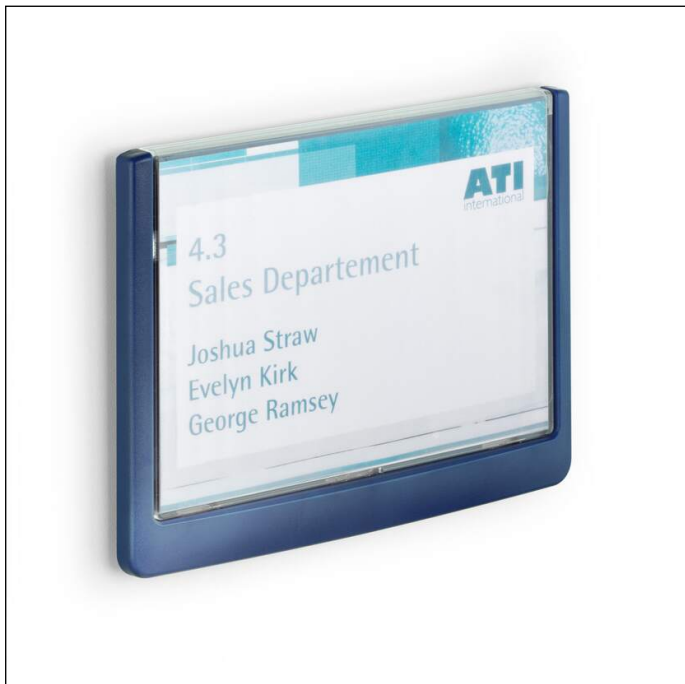

Doorplate CLICK SIGN 149x105.5 mm

Article number	486107	Sales unit quantity	1 piece
Colour	dark blue	VE EAN	4005546405070
Packaging unit	1 piece	Packing weight (gross)	127 G
Base EAN	4005546405070	Country of origin	DE

Product description

Door signs with attractively styled round edges that combine modern design with functionality. The sign inserts are easy to replace, simply lift and lower the transparent front panel! Ideal for use in environments where information needs to be changed frequently, such as hotels and conference centres. The signs can be securely fixed with screws or adhered in place. A mounting kit and instructions are included with each sign. PC printable inserts are also available. Design with free DURAPRINT® software.

Product features

Outer width (mm)	172
Outer height (mm)	129
Outer depth/length	12 mm
Orientation Format	landscape
Brand	DURABLE
Inside Label width (mm)	149
Inside Label height (mm)	105.5
With blank inserts	Yes
Labelling window with inserts that can be changed	Yes

Doorplate CLICK SIGN 149x105.5 mm

Attachment type

Screw fixings

Label type

DURAPRINT