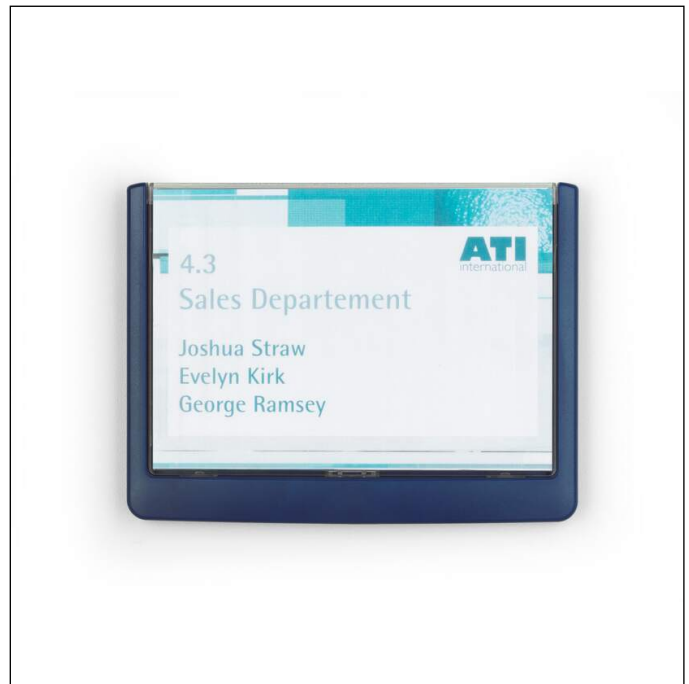

Doorplate CLICK SIGN 149x105.5 mm

Article number	486107	Sales unit quantity	1 piece
Colour	dark blue	VE EAN	4005546405070
Packaging unit	1 piece	Packing weight (gross)	127 G
Base EAN	4005546405070	Country of origin	DE

Product description

Door signs with attractively styled round edges that combine modern design with functionality. The sign inserts are easy to replace, simply lift and lower the transparent front panel! Ideal for use in environments where information needs to be changed frequently, such as hotels and conference centres. The signs can be securely fixed with screws or adhered in place. A mounting kit and instructions are included with each sign. PC printable inserts are also available. Design with free DURAPRINT® software.

Product features

Outer width (mm)	172
Outer height (mm)	129
Outer depth/length	12 mm
Orientation Format	landscape
Brand	DURABLE
Inside Label width (mm)	149
Inside Label height (mm)	105.5
With blank inserts	Yes
Labelling window with inserts that can be changed	Yes

Doorplate CLICK SIGN 149x105.5 mm

Attachment type

Screw fixings

Label type

DURAPRINT