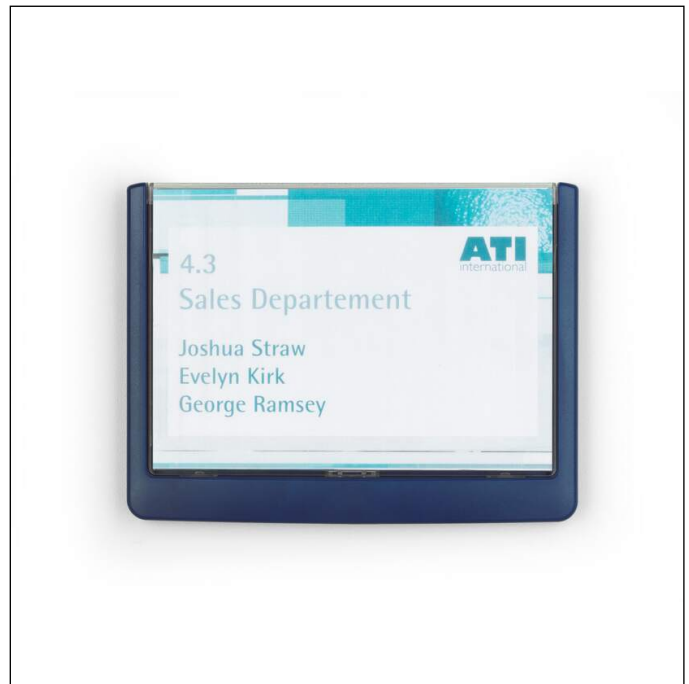

Doorplate CLICK SIGN 149x105.5 mm

Article number	486107	Sales unit quantity	1 piece
Colour	dark blue	Sales unit EAN	4005546405070
Packaging unit	piece	Packing weight (gross)	127 G
Base EAN	4005546405070	Country of origin	DE

Awards

Product description

- CLICK SIGN doorplate range made from plastic in 5 formats
- Choice of 4 different colours to distinguish between different departments or floors
- Cardboard inserts are easy to change; simply pull out the transparent panel fully
- Suitable for large-scale applications, e.g., in training centres, hospitals, gastronomy, etc.
- With assembly set, drilling template and instructions for screwing or sticking on
- Matching PC-printable cardboard inserts sold separately
- For insert sheets 149 x 105.5 mm

Product features

Outer width (mm)	172
Outer height (mm)	129

Doorplate CLICK SIGN 149x105.5 mm

Outer depth/length	12 mm
Orientation Format	landscape
Brand	DURABLE
Inside Label width (mm)	149
Inside Label height (mm)	1055
With blank inserts	Yes
Labelling window with inserts that can be changed	Yes
Attachment type	Screw fixings
Label type	DURAPRINT