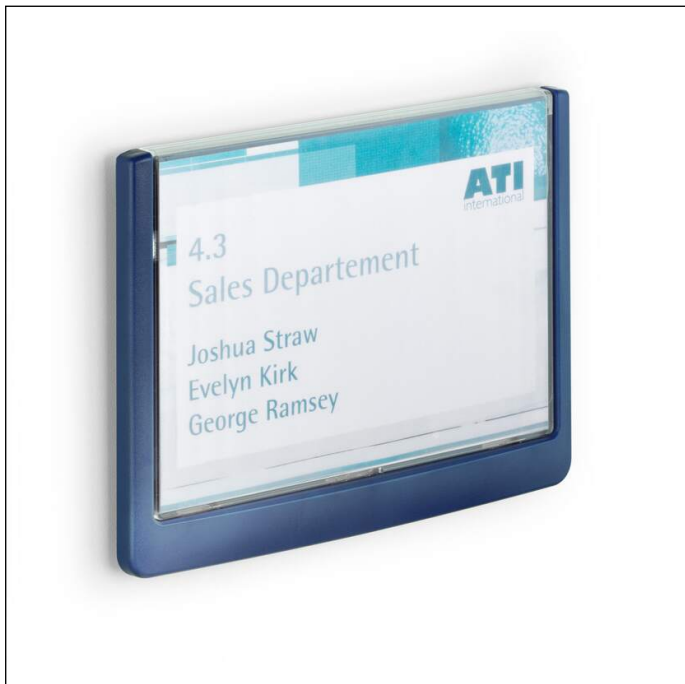

Doorplate CLICK SIGN 149x105.5 mm

Article number	486107	Sales unit quantity	1 piece
Colour	dark blue	Sales unit EAN	4005546405070
Packaging unit	piece	Packing weight (gross)	127 G
Base EAN	4005546405070	Country of origin	DE

Awards

Product description

- CLICK SIGN doorplate range made from plastic in 5 formats
- Choice of 4 different colours to distinguish between different departments or floors
- Cardboard inserts are easy to change; simply pull out the transparent panel fully
- Suitable for large-scale applications, e.g., in training centres, hospitals, gastronomy, etc.
- With assembly set, drilling template and instructions for screwing or sticking on
- Matching PC-printable cardboard inserts sold separately
- For insert sheets 149 x 105.5 mm

Product features

Outer width (mm)	172
Outer height (mm)	129

Doorplate CLICK SIGN 149x105.5 mm

Outer depth/length	12 mm
Orientation Format	landscape
Brand	DURABLE
Inside Label width (mm)	149
Inside Label height (mm)	1055
With blank inserts	Yes
Labelling window with inserts that can be changed	Yes
Attachment type	Screw fixings
Label type	DURAPRINT