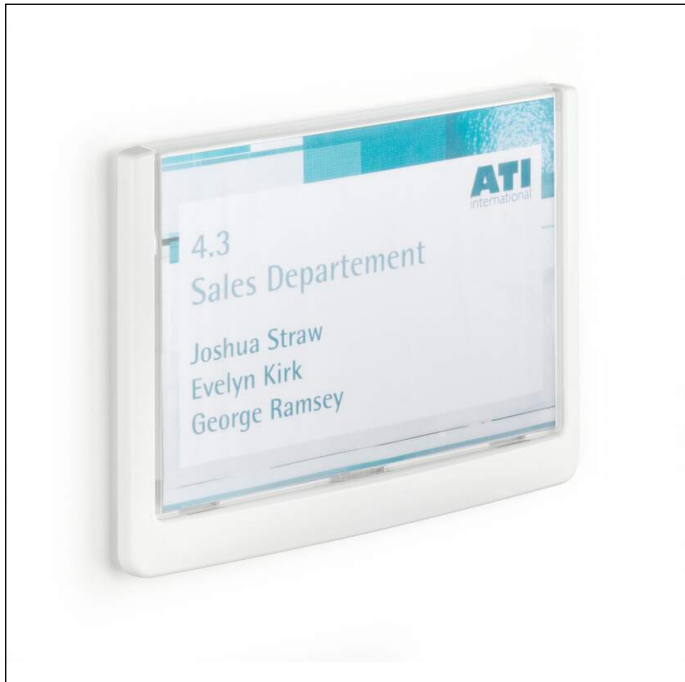

Doorplate CLICK SIGN 149x105.5 mm

Article number	486102	Sales unit quantity	1 piece
Colour	white	Sales unit EAN	4005546405056
Packaging unit	1 piece	Packing weight (gross)	127 G
Base EAN	4005546405056	Country of origin	DE

Awards

Product description

- CLICK SIGN doorplate range made from plastic in 5 formats
- Choice of 4 different colours to distinguish between different departments or floors
- Cardboard inserts are easy to change; simply pull out the transparent panel fully
- Suitable for large-scale applications, e.g., in training centres, hospitals, gastronomy, etc.
- With assembly set, drilling template and instructions for screwing or sticking on
- Matching PC-printable cardboard inserts sold separately
- For insert sheets 149 x 105.5 mm

Product features

Outer width (mm)	172
Outer height (mm)	129

Doorplate CLICK SIGN 149x105.5 mm

Outer depth/length	12 mm
Orientation Format	landscape
Brand	DURABLE
Inside Label width (mm)	149
Inside Label height (mm)	1055
With blank inserts	Yes
Labelling window with inserts that can be changed	Yes
Attachment type	Screw fixings
Label type	DURAPRINT