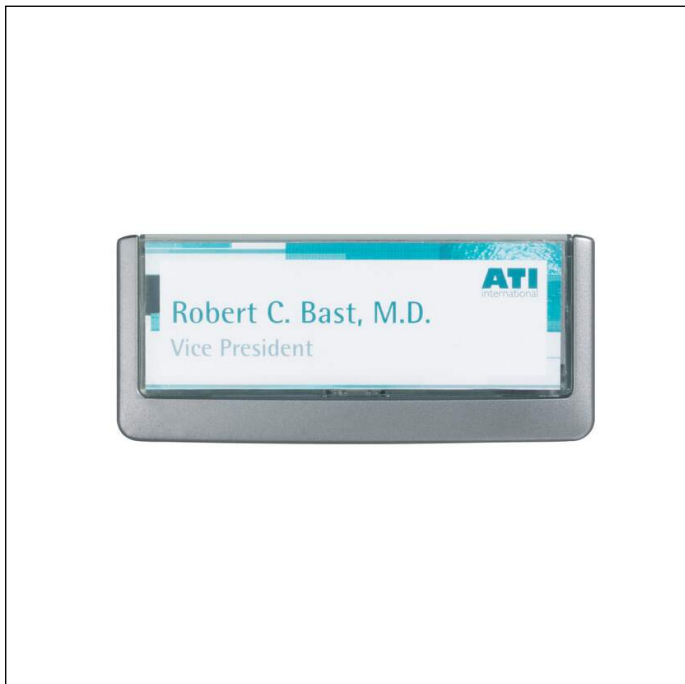

Doorplate CLICK SIGN 149x52,5 mm

Article number	486037	Sales unit quantity	1 piece
Colour	graphite	Sales unit EAN	4005546404646
Packaging unit	1 piece	Packing weight (gross)	74.7 G
Base EAN	4005546404646	Country of origin	DE

Awards

Product description

- CLICK SIGN doorplate range made from plastic in 5 formats
- Choice of 4 different colours to distinguish between different departments or floors
- Cardboard inserts are easy to change; simply pull out the transparent panel fully
- Suitable for large-scale applications, e.g., in training centres, hospitals, gastronomy, etc.
- With assembly set, drilling template and instructions for screwing or sticking on
- Matching PC-printable cardboard inserts sold separately
- For insert sheets 149 x 52.5 mm

Product features

Outer width (mm)	172
Outer height (mm)	76

486037_PDS_DURABLE_en.pdf | 2023.03.05 06:38

1/2

Doorplate CLICK SIGN 149x52,5 mm

Outer depth/length	12 mm
Orientation Format	landscape
Brand	DURABLE
Inside Label width (mm)	149
Inside Label height (mm)	525
With blank inserts	Yes
Labelling window with inserts that can be changed	Yes
Attachment type	Screw fixings
Label type	DURAPRINT