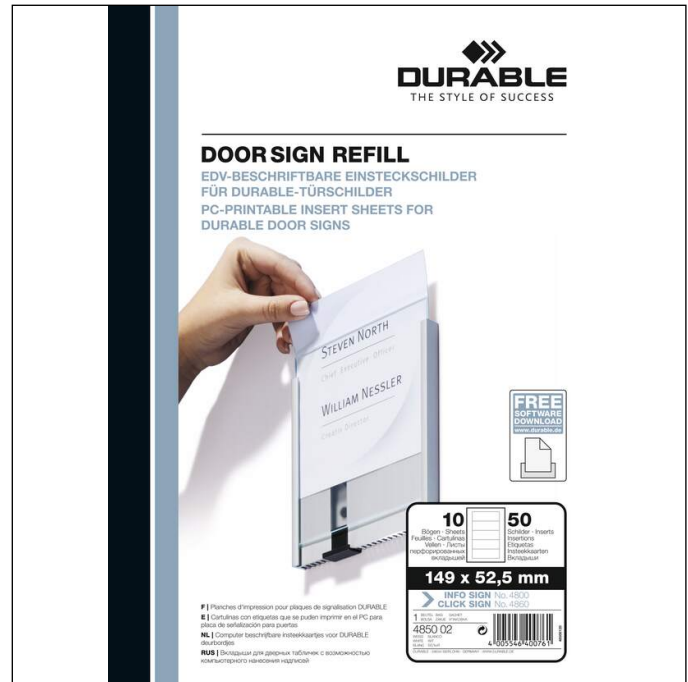

Refill insert sheets INFO SIGN & CLICK SIGN 6-1/8" x 2-1/4"

Article number	485002	Sales unit quantity	1 Bag
Colour	white	Sales unit EAN	4005546400761
Packaging unit	50 pieces / bag	Packing weight (gross)	114.95 G
Base EAN	4005546400761	Country of origin	DE

Awards

Product description

- PC-printable paper sheets for doorplate product # 4800 and 4860
- Suitable for all commonly available laser and ink-jet printers and copiers
- Micro-perforated insert sheets for easy removal
- 50 inserts on 10 sheets

Product features

Outer width (mm)	149
Outer height (mm)	525

485002_PDS_DURABLE_en_US.pdf | 2023.01.29 05:44

1/2

Refill insert sheets INFO SIGN & CLICK SIGN 6-1/8" x 2-1/4"

Filling quantity/Filling quantity for	50 Sign(s)
Brand	DURABLE
Capacity	10 sheets A4
Material Quality	160 g/m ²
Micro Perforation	Yes
Orientation	landscape
Suitable printer type	für alle Druckertypen
Label type	DURAPRINT