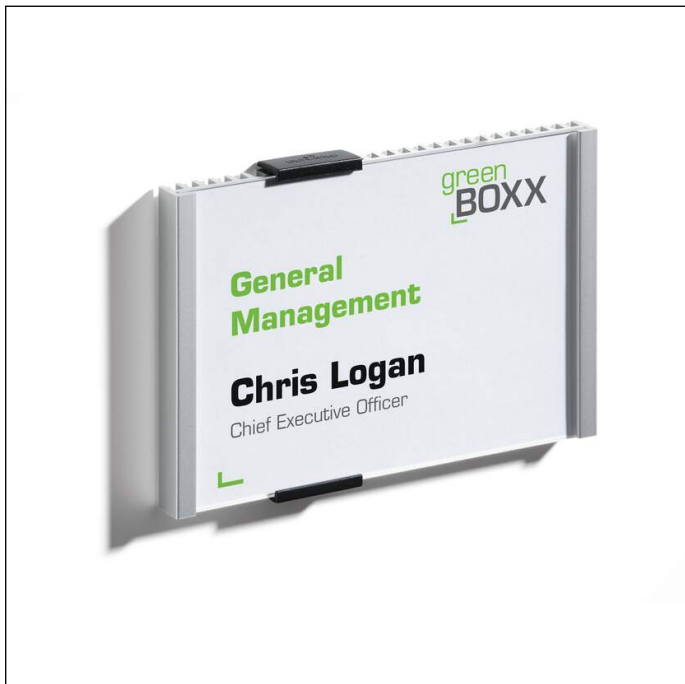

# Doorplate INFO SIGN 149x105.5 mm

Article number	480123	Sales unit quantity	1 piece
Colour	silver	Sales unit EAN	4005546400037
Packaging unit	1 piece	Packing weight (gross)	251.55 G
Base EAN	4005546400037	Country of origin	TR

## Product description

- INFO SIGN doorplate range made of acrylic/aluminium in 8 formats
- Easy to replace the cardboard inserts by pushing out the acrylic panel
- Suitable for use in offices, conference rooms, lobbies and many other prestigious spaces
- For screwing or sticking on
- Includes assembly set, drilling template and instructions
- Matching PC-printable sheet sold separately
- For insert sheets 149 x 105.5 mm
- Replacement caps (# 4816) sold separately

# Doorplate INFO SIGN 149x105.5 mm

Outer height (mm)	110
Outer depth/length	15 mm
Orientation Format	landscape
Brand	DURABLE
Inside Label width (mm)	149
Inside Label height (mm)	105.5
With blank inserts	Yes
Labelling window with inserts that can be changed	Yes
Attachment type	Screw fixings
Label type	DURAPRINT