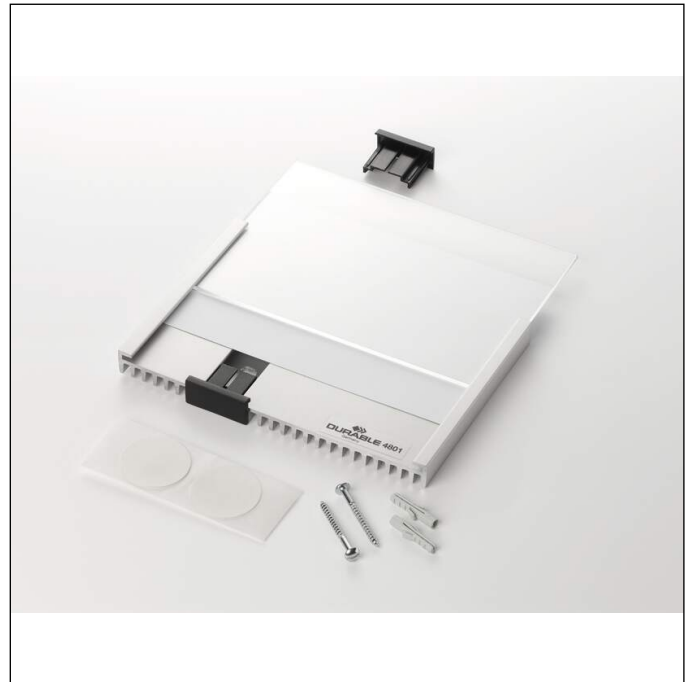

Doorplate INFO SIGN 149x52.5 mm

Article number	480023	Sales unit quantity	1 piece
Colour	silver	Sales unit EAN	4005546400020
Packaging unit	1 piece	Packing weight (gross)	120 G
Base EAN	4005546400020	Country of origin	TR

Awards

Product description

- INFO SIGN doorplate range made of acrylic/aluminium in 8 formats
- Easy to replace the cardboard inserts by pushing out the acrylic panel
- Suitable for use in offices, conference rooms, lobbies and many other prestigious spaces
- For screwing or sticking on
- Includes assembly set, drilling template and instructions
- Matching PC-printable sheet sold separately
- For insert sheets 149 x 52.5 mm
- Replacement caps (# 4816) sold separately

Product features

Outer width (mm)	154
------------------	-----

Doorplate INFO SIGN 149x52.5 mm

Outer height (mm)	57.5
Outer depth/length	15 mm
Orientation Format	landscape
Brand	DURABLE
Inside Label width (mm)	149
Inside Label height (mm)	525
With blank inserts	Yes
Labelling window with inserts that can be changed	Yes
Attachment type	Screw fixings
Label type	DURAPRINT