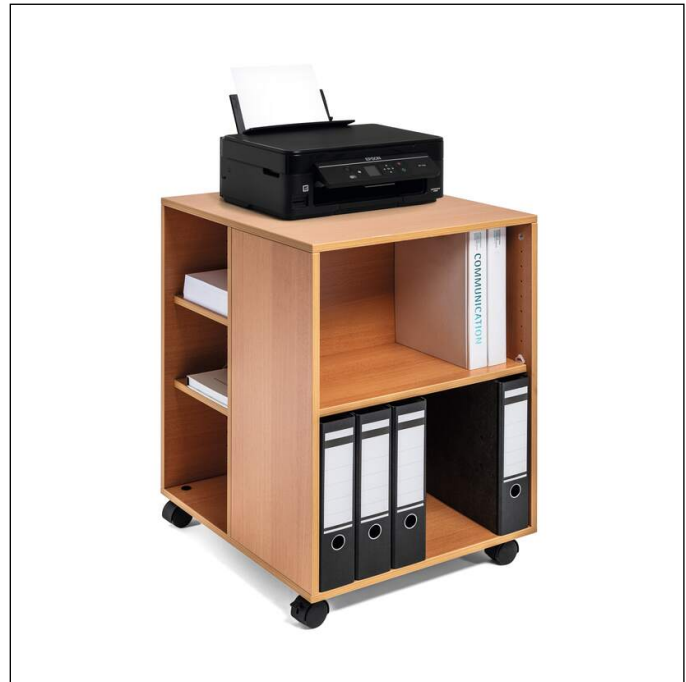

Multi function trolley 74/59 open

Article number	311347	Sales unit quantity	1 piece
Colour	beech	Sales unit EAN	4005546988023
Packaging unit	piece	Packing weight (gross)	23458 G
Base EAN	4005546988023	Country of origin	DE

Product description

- Versatile multifunctional trolley for storing electronic devices and office utensils
- Mobile and safe to move (4 castors, 2 with brakes)
- Six sturdy shelves (16 mm) to hold folders, paper and office appliances, etc.
- Open on 3 sides for easy access
- Easy assembly with instructions enclosed
- Each shelf can hold up to 25 kg; total load-bearing capacity 60 kg

Product features

Outer width (mm)	528
Outer height (mm)	748
Outer depth/length	592 mm
Brand	DURABLE
Number of wheels	4
Wheels with brakes	2
Lockable/closable	no
Number of Shelves	6

311347_PDS_DURABLE_en_US.pdf | 2023.01.29 06:01

1/2

Multi function trolley 74/59 open

Adjustable shelves	3
Peculiarity base plate	with base plate
Type	open on 3 sides
Delivered flatpack with assembly instruction	1
Blue Angel Certified	No