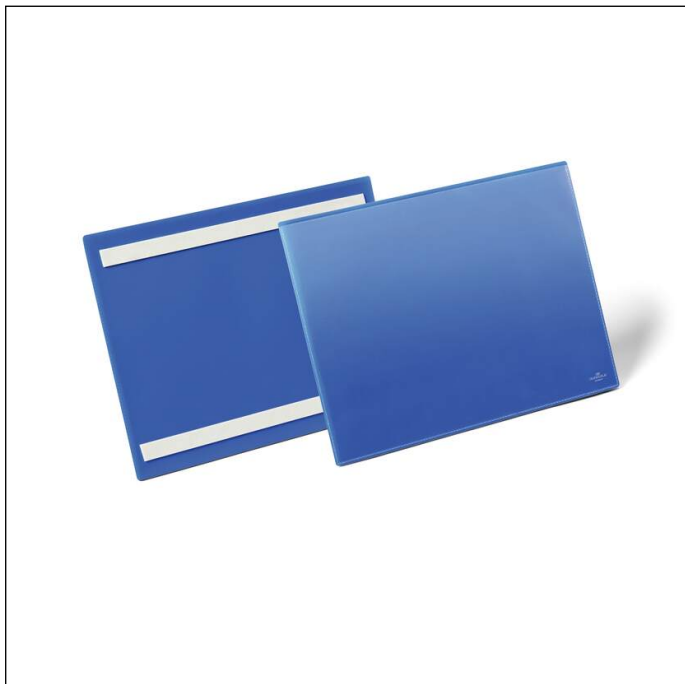

# Document sleeve self-adhesive A4 landscape

Article number	179807	Sales unit quantity	1 Pack
Colour	dark blue	VE EAN	4005546981697
Packaging unit	50 pieces / pack	Packing weight (gross)	1988.2 G
Base EAN	4005546981697	Country of origin	DE

## Product description

Document sleeve with two adhesive strips on the back for use in warehouse and store environments. Made of hard-wearing polypropylene, labels can be inserted for application to metal shelves and containers and suitable for use with scanners. Tear-resistant. Inserts can be exchanged quickly. Download of templates for insert labels available from [www.duraprint.eu](http://www.duraprint.eu).

## Product features

Outer width (mm)	225
Outer height (mm)	311
Outer depth/length	17 mm
Format/Format for	A4
Orientation Format	landscape
Brand	DURABLE
Inner width (mm)	297
Inner height (mm)	210

179807\_PDS\_DURABLE\_en.pdf | 2022.06.22 01:21

# Document sleeve self-adhesive A4 landscape

Opening	top
Protection flap	No
Thumb cut-out	No
Can be cut to size	No
With blank inserts	No
Colour Back Cover	dark blue
Product features relating to documents	can be scanned, document protection
Attachment through	2 self-adhesive strips
Attachment type	self-adhesive
Label type	DURAPRINT