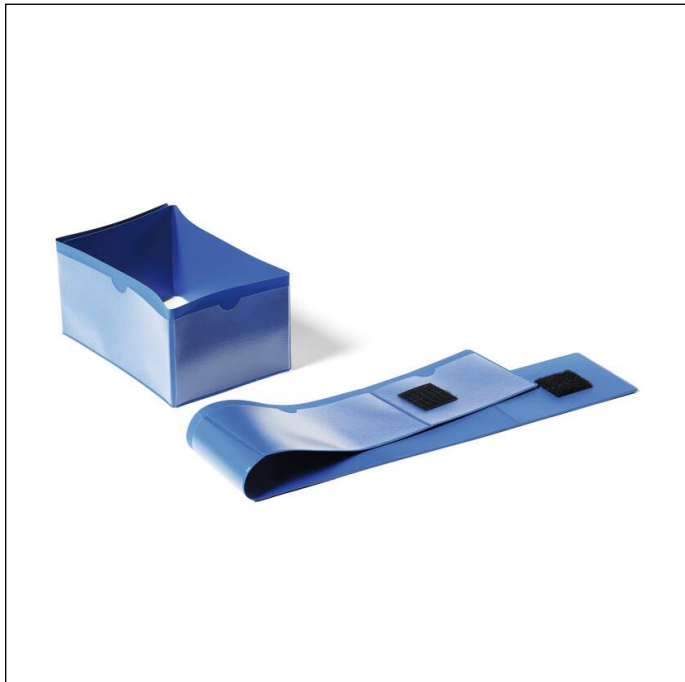

Pallet foot sleeve 140x65 / 90x65 mm

Article number	172407	Sales unit quantity	1 Pack
Colour	dark blue	Sales unit EAN	4005546981727
Packaging unit	50 pieces / pack	Packing weight (gross)	1376 G
Base EAN	4005546981727	Country of origin	PL

Awards

Product description

- Document sleeve for attaching to outer pallet feet
- Easy to attach thanks to hook and loop fastener
- 4-sided labelling possible
- Thumb slot for easy insertion of insert sheets
- Blue rear foil made of durable hard plastic
- Suitable for scanners
- Internal dimensions: 140 x 65/90 x 65 mm (W x H)

Product features

Outer width (mm)	596
Outer height (mm)	75

Pallet foot sleeve 140x65 / 90x65 mm

Outer depth/length	8 mm
Orientation Format	landscape
Brand	DURABLE
Inner width (mm)	140
Inner height (mm)	65
Opening	top
Protection flap	No
Thumb cut-out	Yes
Can be cut to size	No
With blank inserts	No
Colour Back Cover	dark blue
Product features relating to documents	can be scanned, document protection
Attachment type	Velcro fastener
Label type	DURAPRINT