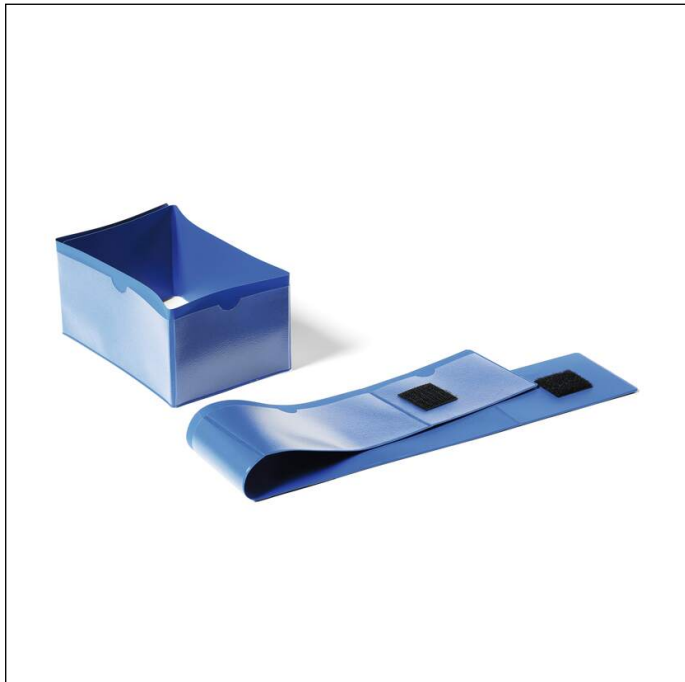

Pallet foot sleeve 140x65 / 90x65 mm

Article number	172407	Sales unit quantity	1 Pack
Colour	dark blue	Sales unit EAN	4005546981727
Packaging unit	50 pieces / pack	Packing weight (gross)	1376 G
Base EAN	4005546981727	Country of origin	PL

Awards

Product description

- Document sleeve for attaching to outer pallet feet
- Easy to attach thanks to hook and loop fastener
- 4-sided labelling possible
- Thumb slot for easy insertion of insert sheets
- Blue rear foil made of durable hard plastic
- Suitable for scanners
- Internal dimensions: 140 x 65/90 x 65 mm (W x H)

Product features

Outer width (mm)	596
Outer height (mm)	75

172407_PDS_DURABLE_en_GB.pdf | 2023.01.29 07:15

1/2

Pallet foot sleeve 140x65 / 90x65 mm

Outer depth/length	8 mm
Orientation Format	landscape
Brand	DURABLE
Inner width (mm)	140
Inner height (mm)	65
Opening	top
Protection flap	No
Thumb cut-out	Yes
Can be cut to size	No
With blank inserts	No
Colour Back Cover	dark blue
Product features relating to documents	can be scanned, document protection
Attachment type	Velcro fastener
Label type	DURAPRINT