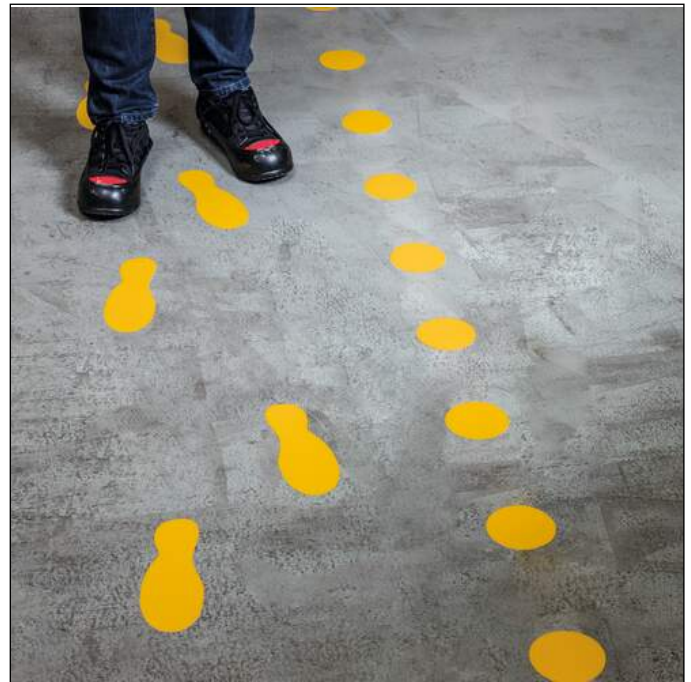

# Floor marking shape: 'Point'

Article number	170404	Sales unit quantity	1 Pack
Colour	yellow	Sales unit EAN	4005546983615
Packaging unit	10 pieces / pack	Packing weight (gross)	101 G
Base EAN	4005546983615	Country of origin	GB

## Product description

- Floor marking shape: 'Point'
- Floor-marking shape for indicating dangerous areas, storage spaces, walkways, etc.
- Self-adhesive symbol for application on floors in interior areas
- Abrasion resistant and hard-wearing
- Colour code: RAL 1003 signal yellow

## Product features

Outer Ø (mm)	100
Brand	DURABLE
Shape	Item
Self-adhesive type	permanent
Adhesive strength	normal
Abrasion resistance	normal
Material thickness	0.7 mm
Special colour	similar to RAL 1003 signal yellow

# Floor marking shape: 'Point'

Application area	Walking area, driving area
Technical standard	ASR A1.5/1.2 "Floors" according to DIN 51130 Slip resistance (R group) R9