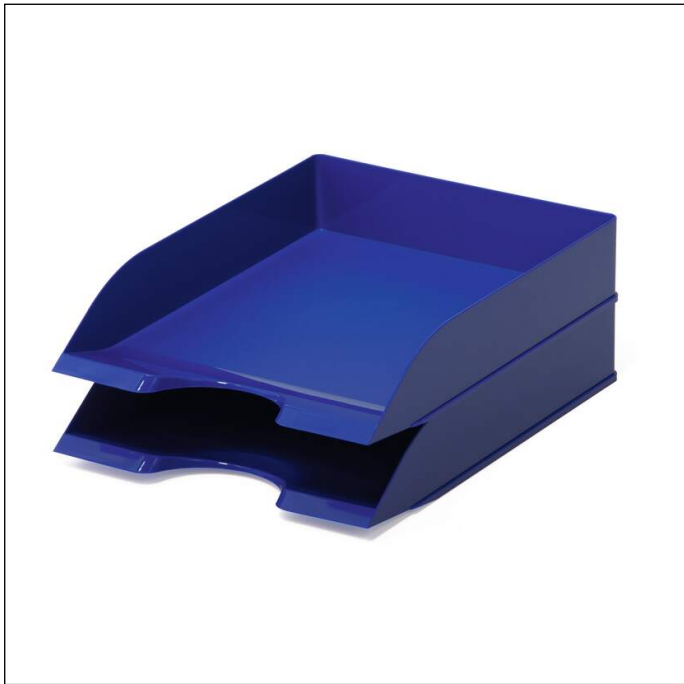

# Letter tray BASIC A4

Article number	1701672040	Sales unit quantity	6 piece
Colour	blue	Sales unit EAN	4005546108575
Packaging unit	piece	Packing weight (gross)	1620.4 G
Base EAN	7318081672041	Country of origin	DE

## Product description

- Stackable letter tray for quick access to documents
- Compatible height spacers available separately
- Optimised size, reduced volume
- For formats A4 to C4

## Product features

Outer width (mm)	253
Outer height (mm)	63
Outer depth/length	337 mm
Format/Format for	A4-C4
Orientation Format	portrait
Brand	DURABLE
Inner width (mm)	245
Inner height (mm)	58
Inner depth (mm)	320

# Letter tray BASIC A4

Number of Sections	1
Stackable	Yes
Recessed slot for easy access	Yes
Special colour	opaque
Front panel	bevelled
Labelling windowp	Yes
Labelling window with inserts that can be changed	No