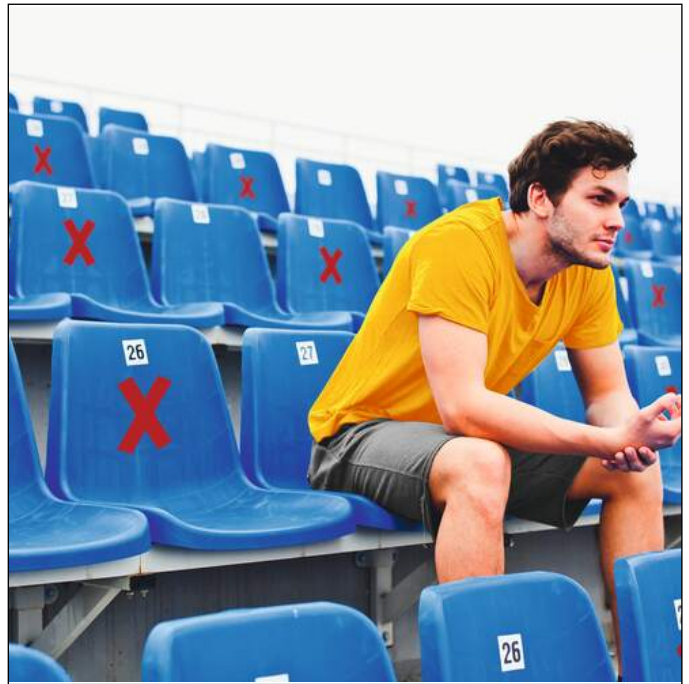

Indication sticker 'Cross X' removable

Article number	104903	Sales unit quantity	1 Bag
Colour	red	VE EAN	4005546727080
Packaging unit	5 pieces / bag	Packing weight (gross)	40 G
Base EAN	4005546727080	Country of origin	DE

Product description

Clear orientation at a glance: Versatile sticker with cross motif for marking e.g. locked seating areas.

- Removable self-adhesive cross-shaped sticker for attaching to interior textile or plastic surfaces
- Used to mark chairs and tables that are not in use due to the distancing regulations
- Colour: similar to RAL 3001 signal red
- Dimensions (W x H x L): 135 mm x ca. 0,2 mm x 193 mm

Product features

Outer width (mm)	135
Outer depth/length	193 mm
Brand	DURABLE
Shape	Cross X
Safety symbol type	Information sign
Mark language	neutral
Self-adhesive type	removable
Material thickness	0.2 mm