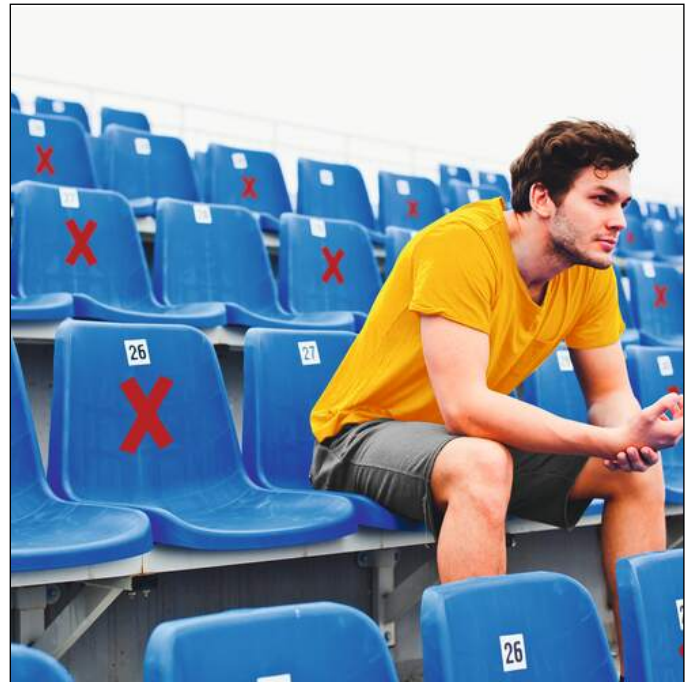

Indication sticker 'Cross X' removable

Article number	104903	Sales unit quantity	1 Bag
Colour	red	Sales unit EAN	4005546727080
Packaging unit	5 pieces / bag	Packing weight (gross)	40 G
Base EAN	4005546727080	Country of origin	DE

Product description

Clear orientation at a glance: Versatile sticker with cross motif for marking e.g. locked seating areas.

- Removable self-adhesive cross-shaped sticker for attaching to interior textile or plastic surfaces
- Used to mark chairs and tables that are not in use due to the distancing regulations
- Colour: similar to RAL 3001 signal red
- Dimensions (W x H x L): 135 mm x 0.2 mm x 193 mm

Product features

Outer width (mm)	135
Outer depth/length	193 mm
Brand	DURABLE
Shape	Cross X
Safety symbol type	Information sign
Mark language	neutral
Self-adhesive type	removable
Material thickness	0.2 mm