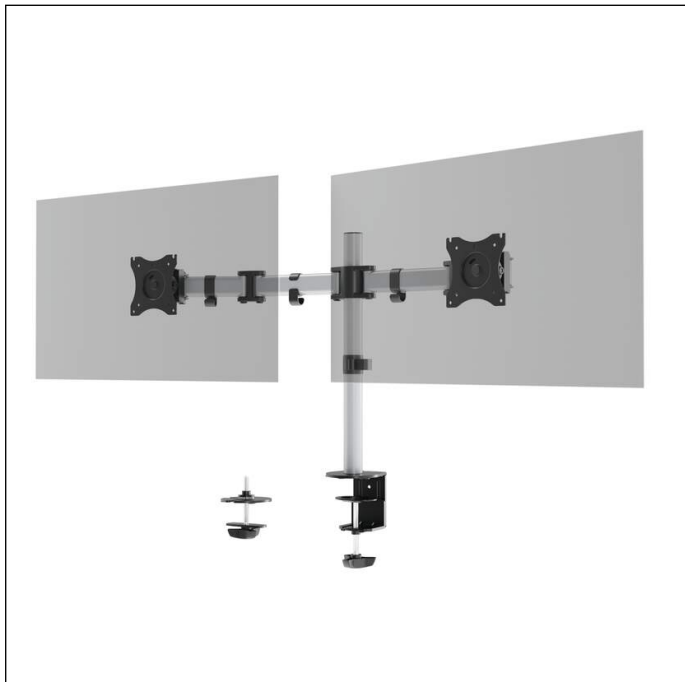

Monitor Mount SELECT for 2 screens, desk mount

Article number	509523	Sales unit quantity	1 piece
Colour	silver	Sales unit EAN	4005546734996
Packaging unit	1 piece	Packing weight (gross)	5256 G
Base EAN	4005546734996	Country of origin	CN

Logos and awards

Product description

- Monitor mount for 2 screens including individual mounting option by bolt-through fixing and table clamp
- Height, tilt and position of the monitor can be adjusted easily and individually to facilitate ergonomic working
- Can be rotated 360° for working in portrait or landscape mode
- The arms can be flexibly extended to 36 cm by three joints and swiveled up to 180 °
- Stepless height adjustment of the screens on a 45 cm high column
- Universal VESA mount (75 x 75 mm or 100 x 100 mm)
- For standard monitors up to 27" and up to 8 kg
- Cable management: The monitor cable is guided along the monitor mount by clamps, thus protecting against cable breakage

Monitor Mount SELECT for 2 screens, desk mount

Product features

Outer width (mm)	843
Outer height (mm)	549
Outer depth/length	100 mm
Filling quantity/Filling quantity for	2 Monitor(s)
Brand	DURABLE
Display Size Monitor	33 cm (13") - 68,6 cm (27")
Display rotatable (°)	180
Adjustable display which can be locked in place	Yes
Monitor swivel range	90° horizontal
Monitor Infinitely variable inclination	+45°/-45°
Height adjustment from to	no
Movement capability	rotates, tilts, pivots, adjustable height, slidable
Table thickness/pin diameter	10 - 88 mm
Cabel Management	Yes
Max. load capacity	each 8 kg
Anti-Theft protection	No
VESA standard	75 x 75 mm, 100 x 100 mm
Base/mount type	Table clamp, Table pin