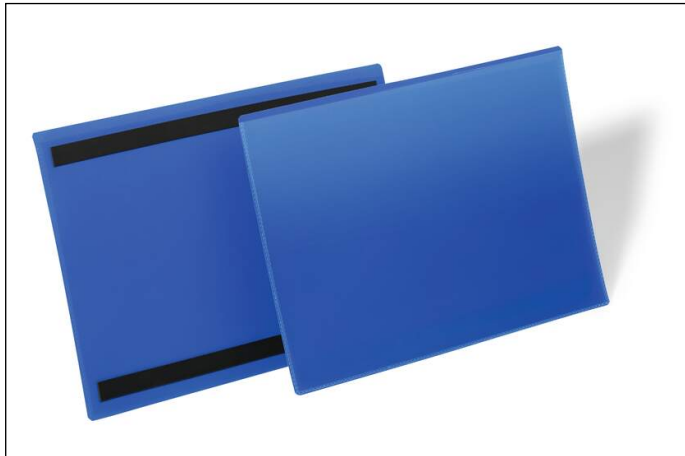

Document sleeve magnetic A4 landscape

Article number	174507	Sales unit quantity	1 Pack
Colour	dark blue	Sales unit EAN	4005546109046

Self-declaration (according to ISO 14021)

7.2 Compostable	
7.3 Degradable	
7.4 Designed to be dismantled	
7.5 Extended product life	
7.6 Recovered energy	
7.7 Recyclable	✓
7.7.a % Recyclable	100%
7.8 Recylate content	
7.8.a % Recylate content (pre-consumer)	
7.8.b % Recylate content (post-consumer)	
7.9 Reduced energy consumption	
7.10 Reduced resource consumption	
7.11 Reduced water consumption	
7.12 Reusable and refillable	
7.13 Waste reduction	