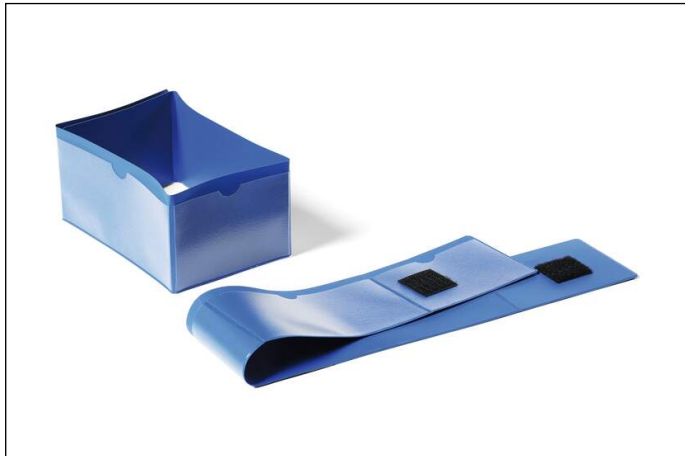

Pallet foot sleeve 140x65 / 90x65 mm

Article number	172407	Sales unit quantity	1 Pack
Colour	dark blue	Sales unit EAN	4005546981727

Self-declaration (according to ISO 14021)

7.2 Compostable	
7.3 Degradable	
7.4 Designed to be dismantled	
7.5 Extended product life	
7.6 Recovered energy	
7.7 Recyclable	✓
7.7.a % Recyclable	100%
7.8 Recylate content	
7.8.a % Recylate content (pre-consumer)	
7.8.b % Recylate content (post-consumer)	
7.9 Reduced energy consumption	
7.10 Reduced resource consumption	
7.11 Reduced water consumption	
7.12 Reusable and refillable	
7.13 Waste reduction	