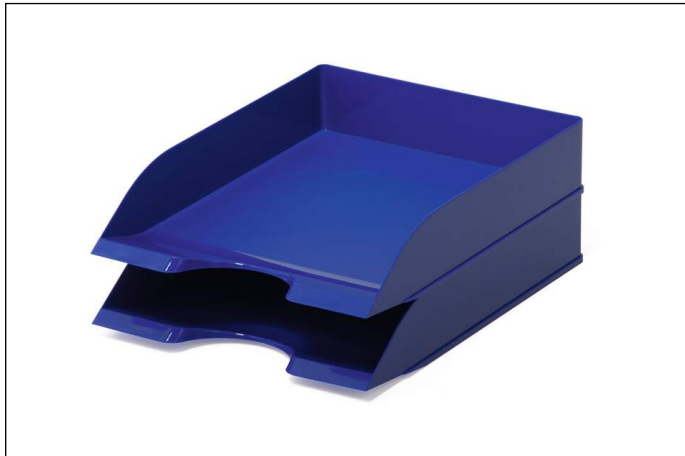

Letter tray BASIC A4

Article number	1701672040	Sales unit quantity	6 piece
Colour	blue	Sales unit EAN	7318081672041

Self-declaration (according to ISO 14021)

7.2 Compostable	
7.3 Degradable	
7.4 Designed to be dismantled	
7.5 Extended product life	
7.6 Recovered energy	
7.7 Recyclable	✓
7.7.a % Recyclable	100%
7.8 Recylate content	
7.8.a % Recylate content (pre-consumer)	
7.8.b % Recylate content (post-consumer)	
7.9 Reduced energy consumption	
7.10 Reduced resource consumption	
7.11 Reduced water consumption	
7.12 Reusable and refillable	
7.13 Waste reduction	